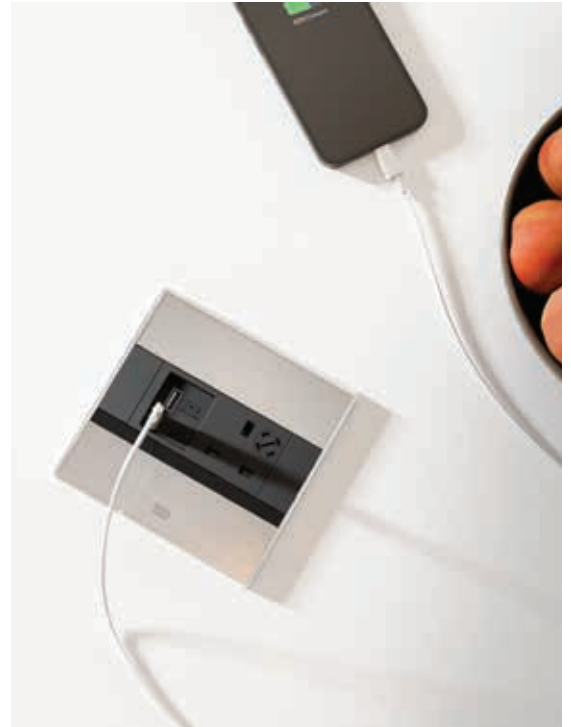

## SENSE power system

Power outlet strip

**SENSE blends design with intelligent functionality, opening automatically without buttons or contact. Its high-precision sensor detects when power is needed, presenting the sockets instantly and closing again when unplugged - keeping the worktop clean and clutter-free. A 3-second touch activates the lock for cleaning, ensuring added safety for the whole family.**

3

Electrical: BACHMANN Modular Connection & Charging

With optional 22-watt USB-A/C charging, SENSE powers kitchen appliances as well as phones and tablets. Thanks to its compact 129 × 129 mm size and just 40 mm mounting depth, it fits almost anywhere, even above drawers- offering a major advantage over traditional socket towers.

Available in stainless steel or black, SENSE meets premium design standards while delivering standout technology.

- > Contactless opening and closing
- > Intelligent sensor control
- > Reliable locking function
- > Optional 22-watt USB A/C Charger
- > iF Award winner 2012
- > German Design Award nominee

### BACHMANN SENSE power outlet strip

- > Material: Housing: Metal, Socket: Plastic
- > Finish/colour: Housing: Stainless steel look or black  
Socket: Black
- > Dimensions: 129 x 129 x 45 mm
- > Installation depth: 40 mm
- > For panel thickness: 6-40 mm
- > Rated current /rated voltage: 13A / 250V~
- > Frequency: 50Hz
- > Mains connection: 2.0 m cable with UK 13A plug  
or  
0.2 m mains lead with GST18 plug -  
order power cable separately
- > Supplied with: 1 power strip