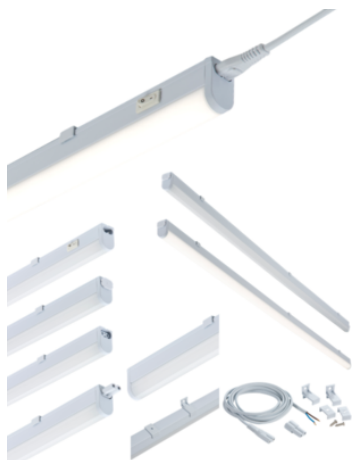

### UCLED9CW

230V 9W LED Linkable Striplight 4000K (538mm)

[www.mlaccessories.co.uk](http://www.mlaccessories.co.uk)

MLA PART CODE	UCLED9CW
DESCRIPTION	230V 9W LED Linkable Striplight 4000K (538mm)
NET WEIGHT (KG)	0.2
FINISH	White
DIFFUSER	Opal
DIMENSIONS (MM)	Length - 538 Width - 22.8 Projection - 36
CONSTRUCTION	Construction - Polycarbonate
CLASS	II
IP RATING	IP20
WATTAGE (W)	9
LAMP TECHNOLOGY	LED
LAMP INCLUDED	Yes
LUMENS (LM)	760
LUMENS LIGHT SOURCE ONLY (LM)	1045
LUMEN TOLERANCE	5%
EFFICACY (LM/W)	118.6
CIRCUIT WATTAGE (W)	8.8
CCT	4000K
LIGHT COLOUR	Cool White
CRI	>80
SDCM	<6
RUNNING CURRENT (A)	0.065
DISPLACEMENT FACTOR	>0.9
SVM	0.021
PST-LM	0.006
BEAM ANGLE (DEGREES)	145
LIFE SPAN (HRS)	30,000
L70B50 LIFESPAN (HRS)	54,000