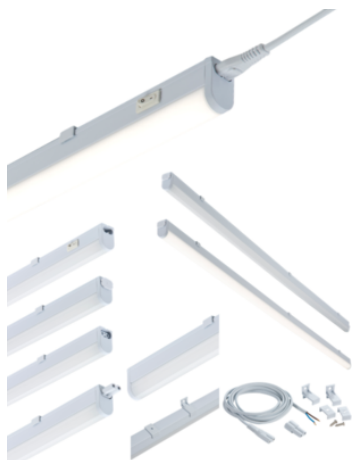

### UCLED7WW

230V 7W LED Linkable Striplight 3000K (395mm)

[www.mlaccessories.co.uk](http://www.mlaccessories.co.uk)

MLA PART CODE	UCLED7WW
DESCRIPTION	230V 7W LED Linkable Striplight 3000K (395mm)
NET WEIGHT (KG)	0.179
FINISH	White
DIFFUSER	Opal
DIMENSIONS (MM)	Length - 395 Width - 22.8 Projection - 36
CONSTRUCTION	Construction - Polycarbonate
CLASS	II
IP RATING	IP20
WATTAGE (W)	7
LAMP TECHNOLOGY	LED
LAMP INCLUDED	Yes
LUMENS (LM)	530
LUMENS LIGHT SOURCE ONLY (LM)	710
LUMEN TOLERANCE	5%
EFFICACY (LM/W)	102.1
CIRCUIT WATTAGE (W)	7
CCT	3000K
LIGHT COLOUR	Warm White
CRI	>80
SDCM	<6
RUNNING CURRENT (A)	0.051
DISPLACEMENT FACTOR	>0.9
SVM	0.022
PST-LM	0.031
BEAM ANGLE (DEGREES)	130
LIFE SPAN (HRS)	30,000
L70B50 LIFESPAN (HRS)	54,000