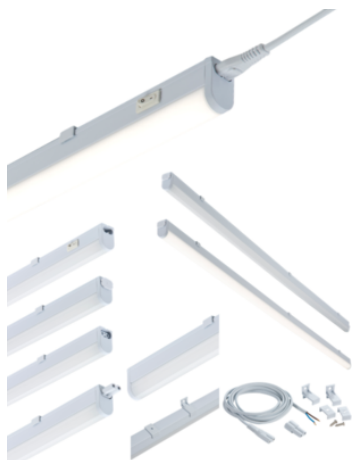

DATASHEET

UCLED4WW

230V 4W LED Linkable Striplight 3000K (277mm)

www.mlaccessories.co.uk

MLA PART CODE	UCLED4WW
DESCRIPTION	230V 4W LED Linkable Striplight 3000K (277mm)
NET WEIGHT (KG)	0.173
FINISH	White
DIFFUSER	Opal
DIMENSIONS (MM)	Length - 277 Width - 22.8 Projection - 36
CONSTRUCTION	Construction - Polycarbonate
CLASS	II
IP RATING	IP20
WATTAGE (W)	4
LAMP TECHNOLOGY	LED
LAMP INCLUDED	Yes
LUMENS (LM)	310
LUMENS LIGHT SOURCE ONLY (LM)	410
LUMEN TOLERANCE	5%
EFFICACY (LM/W)	104.6
CIRCUIT WATTAGE (W)	3.9
CCT	3000K
LIGHT COLOUR	Warm White
CRI	>80
SDCM	<6
RUNNING CURRENT (A)	0.03
DISPLACEMENT FACTOR	>0.9
SVM	0.001
PST-LM	0.001
BEAM ANGLE (DEGREES)	145
LIFE SPAN (HRS)	30,000
L70B50 LIFESPAN (HRS)	54,000

DIMMABLE	No
OPERATING TEMPERATURE	-10~40°C
INPUT VOLTAGE	230V 50Hz
CABLE LENGTH (M)	2
WARRANTY	3year(s)
MANUFACTURED IN ACCORDANCE WITH	BS EN 60598
ORIGIN OF MANUFACTURE	China
DECLARATION OF CONFORMITY (HELD ON FILE)	Yes
EAN	5055832977797