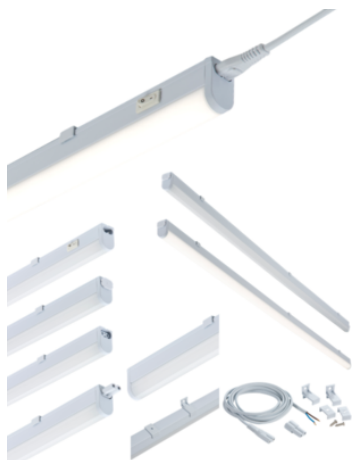

DATASHEET

UCLED4CW

230V 4W LED Linkable Striplight 4000K (277mm)

www.mlaccessories.co.uk

MLA PART CODE	UCLED4CW
DESCRIPTION	230V 4W LED Linkable Striplight 4000K (277mm)
NET WEIGHT (KG)	0.173
FINISH	White
DIFFUSER	Opal
DIMENSIONS (MM)	Length - 277 Width - 22.8 Projection - 36
CONSTRUCTION	Construction - Polycarbonate
CLASS	II
IP RATING	IP20
WATTAGE (W)	4
LAMP TECHNOLOGY	LED
LAMP INCLUDED	Yes
LUMENS (LM)	360
LUMENS LIGHT SOURCE ONLY (LM)	460
LUMEN TOLERANCE	5%
EFFICACY (LM/W)	117.9
CIRCUIT WATTAGE (W)	3.9
CCT	4000K
LIGHT COLOUR	Cool White
CRI	>80
SDCM	<6
RUNNING CURRENT (A)	0.03
DISPLACEMENT FACTOR	>0.9
SVM	0.001
PST-LM	0.001
BEAM ANGLE (DEGREES)	145
LIFE SPAN (HRS)	30,000
L70B50 LIFESPAN (HRS)	54,000

DIMMABLE	No
OPERATING TEMPERATURE	-10~40°C
INPUT VOLTAGE	230V 50Hz
CABLE LENGTH (M)	2
WARRANTY	3year(s)
MANUFACTURED IN ACCORDANCE WITH	BS EN 60598
ORIGIN OF MANUFACTURE	China
DECLARATION OF CONFORMITY (HELD ON FILE)	Yes
EAN	5055832977759