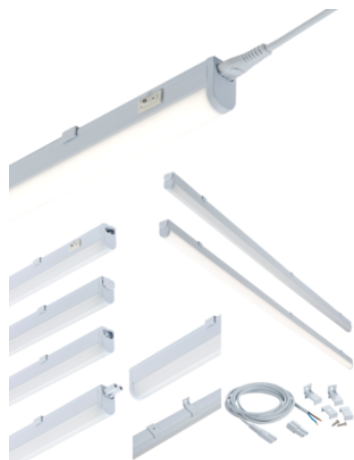

DATASHEET

UCLED22CW

230V 22W LED Linkable Striplight 4000K (1438mm)

www.mlaccessories.co.uk

MLA PART CODE	UCLED22CW
DESCRIPTION	230V 22W LED Linkable Striplight 4000K (1438mm)
NET WEIGHT (KG)	0.394
FINISH	White
DIFFUSER	Opal
DIMENSIONS (MM)	Length - 1438 Width - 22.8 Projection - 36
CONSTRUCTION	Construction - Polycarbonate
CLASS	II
IP RATING	IP20
WATTAGE (W)	22
LAMP TECHNOLOGY	LED
LAMP INCLUDED	Yes
LUMENS (LM)	1730
LUMENS LIGHT SOURCE ONLY (LM)	2565
LUMEN TOLERANCE	5%
EFFICACY (LM/W)	123.9
CIRCUIT WATTAGE (W)	20.7
CCT	4000K
LIGHT COLOUR	Cool White
CRI	>80
SDCM	<6
RUNNING CURRENT (A)	0.152
DISPLACEMENT FACTOR	>0.9
SVM	0.008
PST-LM	0.001
BEAM ANGLE (DEGREES)	145
LIFE SPAN (HRS)	30,000
L70B50 LIFESPAN (HRS)	54,000

DIMMABLE	No
OPERATING TEMPERATURE	-10~40°C
INPUT VOLTAGE	230V 50Hz
CABLE LENGTH (M)	2
WARRANTY	3year(s)
MANUFACTURED IN ACCORDANCE WITH	BS EN 60598
ORIGIN OF MANUFACTURE	China
DECLARATION OF CONFORMITY (HELD ON FILE)	Yes
EAN	5055832977872