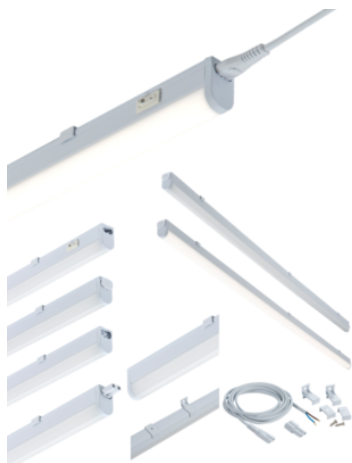

DATASHEET

UCLED18WW

230V 18W LED Linkable Striplight 3000K (1138mm)

www.mlaccessories.co.uk

MLA PART CODE	UCLED18WW
DESCRIPTION	230V 18W LED Linkable Striplight 3000K (1138mm)
NET WEIGHT (KG)	0.3
FINISH	White
DIFFUSER	Opal
DIMENSIONS (MM)	Length - 1138 Width - 22.8 Projection - 36
CONSTRUCTION	Construction - Polycarbonate
CLASS	II
IP RATING	IP20
WATTAGE (W)	18
LAMP TECHNOLOGY	LED
LAMP INCLUDED	Yes
LUMENS (LM)	1450
LUMENS LIGHT SOURCE ONLY (LM)	1850
LUMEN TOLERANCE	5%
EFFICACY (LM/W)	103.2
CIRCUIT WATTAGE (W)	18
CCT	3000K
LIGHT COLOUR	Warm White
CRI	>80
SDCM	<6
RUNNING CURRENT (A)	0.132
DISPLACEMENT FACTOR	>0.9
SVM	0.249
PST-LM	0.008
BEAM ANGLE (DEGREES)	145
LIFE SPAN (HRS)	30,000
L70B50 LIFESPAN (HRS)	54,000

DIMMABLE	No
OPERATING TEMPERATURE	-10~40°C
INPUT VOLTAGE	230V 50Hz
CABLE LENGTH (M)	2
WARRANTY	3year(s)
MANUFACTURED IN ACCORDANCE WITH	BS EN 60598
ORIGIN OF MANUFACTURE	China
DECLARATION OF CONFORMITY (HELD ON FILE)	Yes
EAN	5055832977865