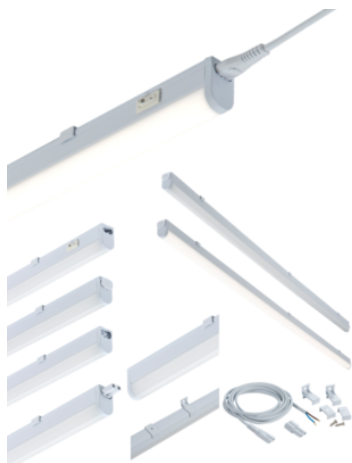

DATASHEET

UCLED18CW

230V 18W LED Linkable Striplight 4000K (1138mm)

www.mlaccessories.co.uk

MLA PART CODE	UCLED18CW
DESCRIPTION	230V 18W LED Linkable Striplight 4000K (1138mm)
NET WEIGHT (KG)	0.3
FINISH	White
DIFFUSER	Opal
DIMENSIONS (MM)	Length - 1138 Width - 22.8 Projection - 36
CONSTRUCTION	Construction - Polycarbonate
CLASS	II
IP RATING	IP20
WATTAGE (W)	18
LAMP TECHNOLOGY	LED
LAMP INCLUDED	Yes
LUMENS (LM)	1550
LUMENS LIGHT SOURCE ONLY (LM)	1985
LUMEN TOLERANCE	5%
EFFICACY (LM/W)	110.2
CIRCUIT WATTAGE (W)	18
CCT	4000K
LIGHT COLOUR	Cool White
CRI	>80
SDCM	<6
RUNNING CURRENT (A)	0.134
DISPLACEMENT FACTOR	>0.9
SVM	0.134
PST-LM	0.02
BEAM ANGLE (DEGREES)	145
LIFE SPAN (HRS)	30,000
L70B50 LIFESPAN (HRS)	54,000

DIMMABLE	No
OPERATING TEMPERATURE	-10~40°C
INPUT VOLTAGE	230V 50Hz
CABLE LENGTH (M)	2
WARRANTY	3year(s)
MANUFACTURED IN ACCORDANCE WITH	BS EN 60598
ORIGIN OF MANUFACTURE	China
DECLARATION OF CONFORMITY (HELD ON FILE)	Yes
EAN	5055832977858