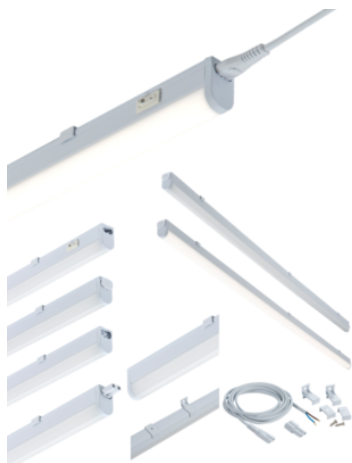

DATASHEET

UCLED13WW

230V 13W LED Linkable Striplight 3000K (838mm)

www.mlaccessories.co.uk

MLA PART CODE	UCLED13WW
DESCRIPTION	230V 13W LED Linkable Striplight 3000K (838mm)
NET WEIGHT (KG)	0.26
FINISH	White
DIFFUSER	Opal
DIMENSIONS (MM)	Length - 838 Width - 22.8 Projection - 36
CONSTRUCTION	Construction - Polycarbonate
CLASS	II
IP RATING	IP20
WATTAGE (W)	13
LAMP TECHNOLOGY	LED
LAMP INCLUDED	Yes
LUMENS (LM)	950
LUMENS LIGHT SOURCE ONLY (LM)	1350
LUMEN TOLERANCE	5%
EFFICACY (LM/W)	106.7
CIRCUIT WATTAGE (W)	12.7
CCT	3000K
LIGHT COLOUR	Warm White
CRI	>80
SDCM	<6
RUNNING CURRENT (A)	0.093
DISPLACEMENT FACTOR	>0.9
SVM	0.048
PST-LM	0.015
BEAM ANGLE (DEGREES)	145
LIFE SPAN (HRS)	30,000
L70B50 LIFESPAN (HRS)	54,000

DIMMABLE	No
OPERATING TEMPERATURE	-10~40°C
INPUT VOLTAGE	230V 50Hz
CABLE LENGTH (M)	2
WARRANTY	3year(s)
MANUFACTURED IN ACCORDANCE WITH	BS EN 60598
ORIGIN OF MANUFACTURE	China
DECLARATION OF CONFORMITY (HELD ON FILE)	Yes
EAN	5055832977742