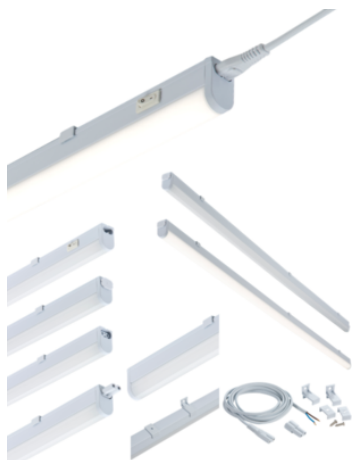

DATASHEET

UCLED13CW

230V 13W LED Linkable Striplight 4000K (838mm)

www.mlaccessories.co.uk

MLA PART CODE	UCLED13CW
DESCRIPTION	230V 13W LED Linkable Striplight 4000K (838mm)
NET WEIGHT (KG)	0.26
FINISH	White
DIFFUSER	Opal
DIMENSIONS (MM)	Length - 838 Width - 22.8 Projection - 36
CONSTRUCTION	Construction - Polycarbonate
CLASS	II
IP RATING	IP20
WATTAGE (W)	13
LAMP TECHNOLOGY	LED
LAMP INCLUDED	Yes
LUMENS (LM)	1020
LUMENS LIGHT SOURCE ONLY (LM)	1530
LUMEN TOLERANCE	5%
EFFICACY (LM/W)	120.2
CIRCUIT WATTAGE (W)	12.7
CCT	4000K
LIGHT COLOUR	Cool White
CRI	>80
SDCM	<6
RUNNING CURRENT (A)	0.094
DISPLACEMENT FACTOR	>0.9
SVM	0.02
PST-LM	0.018
BEAM ANGLE (DEGREES)	145
LIFE SPAN (HRS)	30,000
L70B50 LIFESPAN (HRS)	54,000

DIMMABLE	No
OPERATING TEMPERATURE	-10~40°C
INPUT VOLTAGE	230V 50Hz
CABLE LENGTH (M)	2
WARRANTY	3year(s)
MANUFACTURED IN ACCORDANCE WITH	BS EN 60598
ORIGIN OF MANUFACTURE	China
DECLARATION OF CONFORMITY (HELD ON FILE)	Yes
EAN	5055832977728