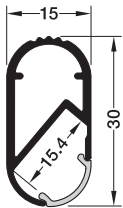

Colour	Cat. No.
Black	833.01.941
Silver	833.01.940

Wardrobe rail and glass edge profile

Aluminium

Häfele Loox5 5105 wardrobe rail, asymmetric light distribution

Rail end support, side panel

Wardrobe rail, rail centre support

- > Material: Aluminium
- > Recycled content: Profile: 80% recycled aluminium
- > Finish/colour: Profile: Silver coloured anodised
Diffuser: Opal white
- > Length x width: 2500 x 15 mm
- > Height: 30 mm
- > Supplied with: 1 aluminium profile
1 diffuser milky

	Cat. No.
Wardrobe rail	833.72.980

! Suitable for max. 10 mm clip connector width
Not suitable for RGB strip lights

- +** **Rail end support, side panel**
- > Material: Zinc alloy
- > Mounting: For screw fixing to side panel
- > Supplied with: 1 piece

Häfele Loox5 5108 glass edge profile

Effect of the glass edge on the light

- > Glass edge with satin finish = even light line
- > Clear glass edge = point light

- > Material: Plastic
- > Finish/colour: Profile: Silver coloured
Diffusers: Milky
- > Length x width: 2000 x 17.5 mm
- > Height: 22 mm
- > Application: For screw fixing
- > Supplied with: 1 aluminium profile
2 diffusers milky