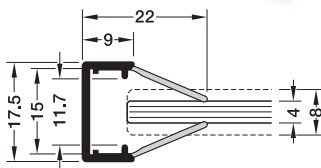

	Cat. No.
Wardrobe rail	833.72.980

! Suitable for max. 10 mm clip connector width
Not suitable for RGB strip lights

- +** **Rail end support, side panel**
- > Material: Zinc alloy
- > Mounting: For screw fixing to side panel
- > Supplied with: 1 piece

	Cat. No.
Rail end support, side panel	803.33.757

- Wardrobe rail, rail centre support**
- > Material: Zinc alloy, chrome plated
- > Mounting: For screw fixing
- > Supplied with: 1 piece

	Cat. No.
Wardrobe rail, rail centre support	802.05.200

Häfele Loox5 5108 glass edge profile

Effect of the glass edge on the light

- > Glass edge with satin finish = even light line
- > Clear glass edge = point light

- > Material: Plastic
- > Finish/colour: Profile: Silver coloured
Diffusers: Milky
- > Length x width: 2000 x 17.5 mm
- > Height: 22 mm
- > Application: For screw fixing
- > Supplied with: 1 aluminium profile
2 diffusers milky