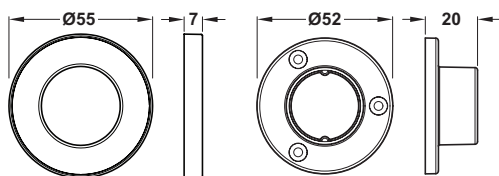

Wardrobe rail

Aluminium

Furniture Lighting: Profiles & Accessories

Häfele Loox wardrobe rail, asymmetric light distribution

Rail end support, side panel

- > Material: Profile: Aluminium
Diffuser: Plastic
- > Finish/colour: Profile: Black or silver coloured anodised
Diffuser: Milky
- > Length x width: 2500 x Ø 25 mm
- > Supplied with: 1 aluminium profile
1 diffuser milky

Colour	Cat. No.
Black	833.01.958
Silver	833.01.959

! LED points are always invisible when this profile is used

+ **Rail end support, side panel**

- > Material: Zinc alloy
- > Mounting: For screw fixing to side panel
- > Supplied with: 1 rail end support
1 cover cap
including fixing materials

- > Material: Aluminium
- > Recycled content: Profile: 80% recycled aluminium
- > Finish/colour: Profile: Silver coloured anodised
Diffuser: Opal white
- > Length x width: 2500 x 15 mm
- > Height: 30 mm
- > Supplied with: 1 aluminium profile
1 diffuser milky

Häfele Loox5 5108 glass edge profile

Effect of the glass edge on the light

- > Glass edge with satin finish = even light line
- > Clear glass edge = point light

- > Material: Plastic
- > Finish/colour: Profile: Silver coloured
Diffusers: Milky
- > Length x width: 2000 x 17.5 mm
- > Height: 22 mm
- > Application: For screw fixing
- > Supplied with: 1 aluminium profile
2 diffusers milky