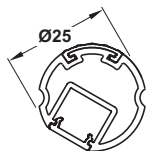

Wardrobe rail

Aluminium

Furniture Lighting: Profiles & Accessories

Häfele Loox wardrobe rail, asymmetric light distribution

Rail end support, side panel

- > Material: Profile: Aluminium
Diffuser: Plastic
- > Finish/colour: Profile: Black or silver coloured anodised
Diffuser: Milky
- > Length x width: 2500 x Ø 25 mm
- > Supplied with: 1 aluminium profile
1 diffuser milky

	Cat. No.
Wardrobe rail	833.72.980

! Suitable for max. 10 mm clip connector width
Not suitable for RGB strip lights

- +** **Rail end support, side panel**
- > Material: Zinc alloy
- > Mounting: For screw fixing to side panel
- > Supplied with: 1 piece

Häfele Loox5 5108 glass edge profile

Effect of the glass edge on the light

- > Glass edge with satin finish = even light line
- > Clear glass edge = point light

- > Material: Plastic
- > Finish/colour: Profile: Silver coloured
Diffusers: Milky
- > Length x width: 2000 x 17.5 mm
- > Height: 22 mm
- > Application: For screw fixing
- > Supplied with: 1 aluminium profile
2 diffusers milky

	Cat. No.
Glass edge profile	833.74.733

LIGHTING & ELECTRICAL 2025, © Häfele U.K. Ltd 2025. Dimensional data not binding. We reserve the right to alter specifications without notice.

PAGE AMENDED
24.02.26/1