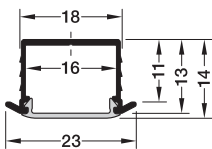

- > Material: Plastic, silver coloured
- > Supplied with: 2 pieces

Cat. No.
End cap 1190
833.72.855

➔ Loox5 sensor switches, suitable for use with aluminium profiles with 16 mm internal width see page ► 1.151
Replacement diffusers are available to order separately see page ► 1.63

Häfele Loox5 profile 1191 for recess mounting, 11 mm depth

End cap

- > Material: Aluminium
- > Finish/colour: Silver coloured anodised
- > Length x width: 2500 x 18 mm
- > Height: 13 mm
- > Supplied with: 1 profile, 1 diffuser

LIGHTING & ELECTRICAL 2025, © Häfele U.K. Ltd 2025. Dimensional data not binding. We reserve the right to alter specifications without notice.

Profiles for recess mounting

Aluminium, 16 mm internal width

Häfele Loox5 angled profile 1192 for recess mounting

- > Material: Aluminium
- > Recycled content: Profile: 80% recycled aluminium
- > Finish/colour: Silver coloured anodised
- > Length x width: 2500 x 24.4 mm
- > Height: 16 mm
- > Supplied with: 1 profile, 1 diffuser