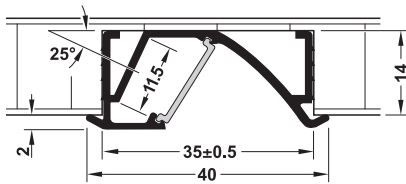

Profiles for recess mounting

Aluminium, 16 mm internal width

Häfele Loox5 angled profile 1193 for recess mounting

- > Material: Aluminium
- > Recycled content: Profile: 80% recycled aluminium
- > Finish/colour: Silver coloured anodised
- > Length x width: 2500 x 40 mm
- > Height: 16 mm
- > Supplied with: 1 profile, 1 diffuser

Cover	Cat. No.
Opal white	833.72.990

End cap with cable outlet for Häfele Loox5 profile 1193

- > Material: Plastic, silver coloured
- > Supplied with: 2 pieces

	Cat. No.
End cap 1193	833.74.848

! For single row Loox LED strip lights 12V and 24V