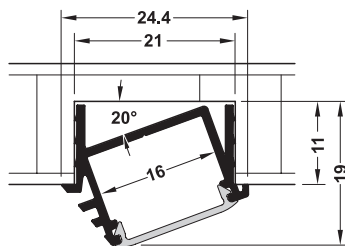

LIGHTING & ELECTRICAL 2025, © Häfele U.K. Ltd 2025. Dimensional data not binding. We reserve the right to alter specifications without notice.

Profiles for recess mounting

Aluminium, 16 mm internal width

Häfele Loox5 angled profile 1193 for recess mounting

- > Material: Aluminium
- > Recycled content: Profile: 80% recycled aluminium
- > Finish/colour: Silver coloured anodised
- > Length x width: 2500 x 40 mm
- > Height: 16 mm
- > Supplied with: 1 profile, 1 diffuser

Häfele Loox5 angled profile 1192 for recess mounting

- > Material: Aluminium
- > Recycled content: Profile: 80% recycled aluminium
- > Finish/colour: Silver coloured anodised
- > Length x width: 2500 x 24.4 mm
- > Height: 16 mm
- > Supplied with: 1 profile, 1 diffuser