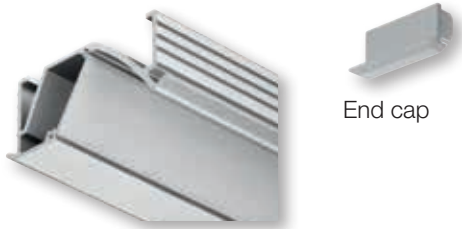

Profiles for recess mounting

Aluminium, straight, 16 mm internal width

Furniture Lighting: Profiles & Accessories

Häfele Loox5 profile 1190 for recess mounting, 6.5 mm depth

End cap

- > Material: Aluminium
- > Recycled content: Profile: 80% recycled aluminium
- > Finish/colour: Silver coloured anodised
- > Length x width: 2500 x 18 mm
- > Height: 8.5 mm
- > Supplied with: 1 profile, 1 diffuser

Häfele Loox5 profile 1191 for recess mounting, 11 mm depth

End cap

- > Material: Aluminium
- > Finish/colour: Silver coloured anodised
- > Length x width: 2500 x 18 mm
- > Height: 13 mm
- > Supplied with: 1 profile, 1 diffuser

Cat. No.
End cap 1191
833.72.854

➔ Loox5 sensor switches, suitable for use with aluminium profiles with 16 mm internal width see page ► 1.151
Replacement diffusers are available to order separately see page ► 1.63

Häfele Loox5 angled profile 1193 for recess mounting

- > Material: Aluminium
- > Recycled content: Profile: 80% recycled aluminium
- > Finish/colour: Silver coloured anodised
- > Length x width: 2500 x 40 mm
- > Height: 16 mm
- > Supplied with: 1 profile, 1 diffuser