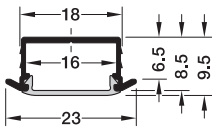

Profiles for recess mounting

Aluminium, straight, 16 mm internal width

Furniture Lighting: Profiles & Accessories

Häfele Loox5 profile 1190 for recess mounting, 6.5 mm depth

End cap

- > Material: Aluminium
- > Recycled content: Profile: 80% recycled aluminium
- > Finish/colour: Silver coloured anodised
- > Length x width: 2500 x 18 mm
- > Height: 8.5 mm
- > Supplied with: 1 profile, 1 diffuser

Häfele Loox5 profile 1191 for recess mounting, 11 mm depth

End cap

- > Material: Aluminium
- > Finish/colour: Silver coloured anodised
- > Length x width: 2500 x 18 mm
- > Height: 13 mm
- > Supplied with: 1 profile, 1 diffuser

LIGHTING & ELECTRICAL 2025, © Häfele U.K. Ltd 2025. Dimensional data not binding. We reserve the right to alter specifications without notice.

Profiles for recess mounting

Aluminium, 16 mm internal width

Häfele Loox5 angled profile 1192 for recess mounting

- > Material: Aluminium
- > Recycled content: Profile: 80% recycled aluminium
- > Finish/colour: Silver coloured anodised
- > Length x width: 2500 x 24.4 mm
- > Height: 16 mm
- > Supplied with: 1 profile, 1 diffuser