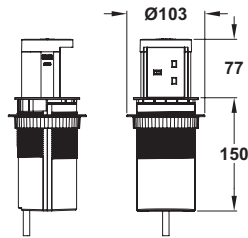

Pop-up sockets

Wireless and dual USB charging

3

Electrical: Power & Charging

Pop-up socket with wireless and dual USB quick charge

- > Area of application: Recommended for use in homes, cafes, restaurants, hotels and offices
Suitable for mobiles, tablets and laptop (Type-C, 30W or below power)
- > Installation: Recessed with retractable hidden function
- > Sockets: 1x UK 13 amp socket
1x USB-A quick charge socket
1x USB-C quick charge socket
1x wireless quick charge surface charger
- > Wireless charging: Wireless quick charger up to 10W
Wireless charge efficiency: >75%
Effective charging distance: 2-5 mm
- > Material: Aluminium and polycarbonate
- > Overall Ø: 103 mm
- > Drill hole Ø: 80 mm
- > Supplied with: 1 pop-up socket with 2.0 m mains cable with 13A moulded plug

Version A - Black

Version B - Black

Version A - Stainless steel

Version B - Stainless steel

Version A - White

Version B - White

- > Installation: Easily plugs in with 1.2 m cord terminated with UK Type G plug
- > Feature: Features an interlocking thermostat that cuts power to the outlet when surrounding temps exceed 49°C
- > Sockets - Version A: 1x UK socket - 10 amps @240 VAC
2x USB-C (PD): 5V@3A, 9V@3A, 12V@2.5A, 15V@2A, 20V@1.5A
2x USB-A: 5V@3A, 9V@3A, 12V@2.5A, 20V@1.5A
- > Sockets - Version B: 2x UK sockets - 10 amps @240 VAC
1x USB-C (PD): 5V@3A, 9V@3A, 12V@2.5A, 15V@2A, 20V@1.5A
1x USB-A: 5V@3A, 9V@3A, 12V@2.5A, 20V@1.5A
- > Cabinet specifications: Min. drawer box width: ≥381 mm
Min. space behind drawer box: 51 mm
Min. interior drawer box height: 75 mm
- > Total output power: max. 30W
- > Supplied with: 1 docking drawer with 1.2 m mains cable with UK Type G plug