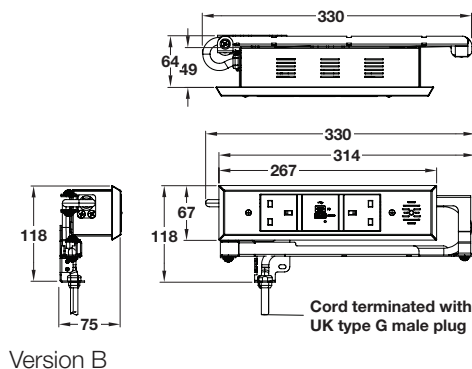

Version A - Black

Version B - Black

Version A - Stainless steel

Version B - Stainless steel

Version A - White

Version B - White

- > Installation: Easily plugs in with 1.2 m cord terminated with UK Type G plug
- > Feature: Features an interlocking thermostat that cuts power to the outlet when surrounding temps exceed 49°C
- > Sockets - Version A: 1x UK socket - 10 amps @240 VAC
2x USB-C (PD): 5V@3A, 9V@3A, 12V@2.5A, 15V@2A, 20V@1.5A
2x USB-A: 5V@3A, 9V@3A, 12V@2.5A, 20V@1.5A
- > Sockets - Version B: 2x UK sockets - 10 amps @240 VAC
1x USB-C (PD): 5V@3A, 9V@3A, 12V@2.5A, 15V@2A, 20V@1.5A
1x USB-A: 5V@3A, 9V@3A, 12V@2.5A, 20V@1.5A
- > Cabinet specifications: Min. drawer box width: ≥381 mm
Min. space behind drawer box: 51 mm
Min. interior drawer box height: 75 mm
- > Total output power: max. 30W
- > Supplied with: 1 docking drawer with 1.2 m mains cable with UK Type G plug

Includes sockets/ports	Version A	Version B
UK plug socket	1	2
USB-C port	2	1
USB-A port	2	1
Black	833.53.350	833.53.347
Stainless steel	833.53.353	833.53.352
White	833.53.346	833.53.344

LIGHTING & ELECTRICAL 2025. © Häfele U.K. Ltd 2025. Dimensional data not binding. We reserve the right to alter specifications without notice.