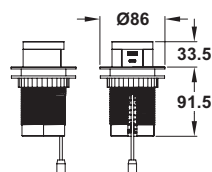

3 in 1 Quick charge wireless and dual USB charger

- > Area of application: Recommended for use in homes, cafes, restaurants, hotels and offices
  Suitable for mobiles, tablets and laptop (Type-C, 30W or below power)
- > Installation: Recessed with retractable hidden function
- > Sockets: 1x USB-A quick charge socket
  1x USB-C quick charge socket
  1x wireless quick charge surface charger
- > Wireless charging: Wireless quick charger up to 10W
  Wireless charge efficiency: >75%
  Effective charging distance: 2-5 mm
- > Material: Aluminium and polycarbonate
- > Overall Ø: 86 mm
- > Drill hole Ø: 60-80 mm
- > Supplied with: 1 pop-up socket with 2.0 m mains cable with 13A moulded plug

Finish	Cat. No.
Black/aluminium	822.91.204

LIGHTING & ELECTRICAL 2025, © Häfele U.K. Ltd 2025. Dimensional data not binding. We reserve the right to alter specifications without notice.