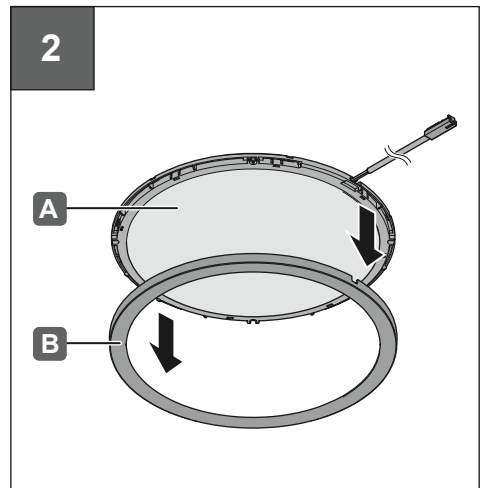

LED 2066 LED 3066

833.72.293
833.72.294

833.77.293
833.77.294

	V	W	K	T_A	T_A	mm/in
833.72.293 833.72.294	12V	7.5W	3000K 4000K	-20 °C – +45 °C -4 °F – +113 °F	T_A for installation in the storage area of a clothes closet. Only UL (no CSA).	Ø 180 x 7 mm Ø 7.09 x 0.28 in
833.77.293 833.77.294	24V	6.5W	3000K 4000K		-20 °C – +35 °C -4 °F – +95 °F	

732.28.528

HDE 14.12.2023