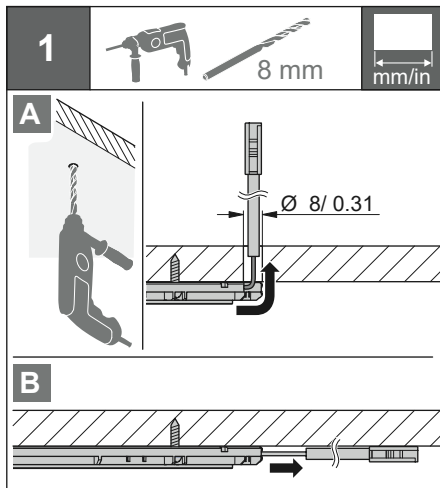

LED 2066 LED 3066

833.72.293
833.72.294

833.77.293
833.77.294

	V	W	K	T_A	T_A	mm/in
833.72.293 833.72.294	12V	7.5W	3000K 4000K	-20 °C – +45 °C -4 °F – +113 °F	T_A for installation in the storage area of a clothes closet. Only UL (no CSA).	Ø 180 x 7 mm Ø 7.09 x 0.28 in
833.77.293 833.77.294	24V	6.5W	3000K 4000K		-20 °C – +35 °C -4 °F – +95 °F	

732.28.528

HDE 14.12.2023