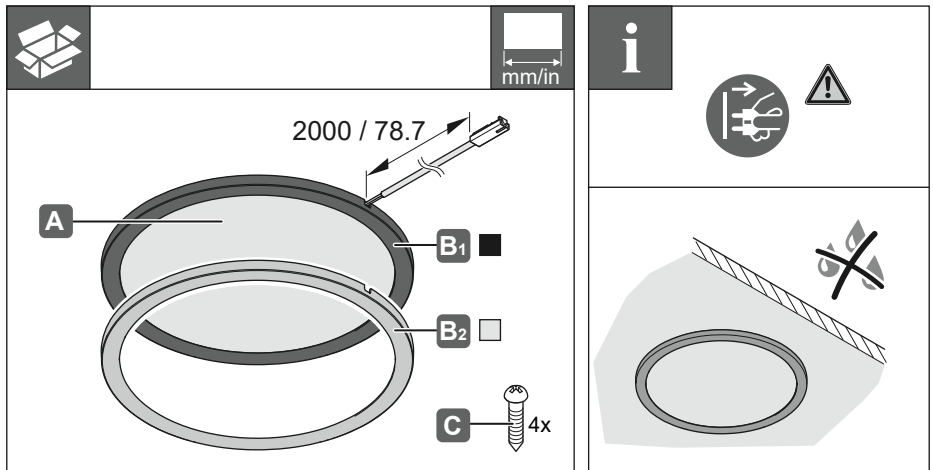

LED 2066 LED 3066

833.72.293
833.72.294

833.77.293
833.77.294

	V	W	K	T _A	T _A	 mm/in
833.72.293 833.72.294	12V	7.5W	3000K 4000K	-20 °C – +45 °C -4 °F – +113 °F	T _A for installation in the storage area of a clothes closet. Only UL (no CSA).	Ø 180 x 7 mm Ø 7.09 x 0.28 in
833.77.293 833.77.294	24V	6.5W	3000K 4000K		-20 °C – +35 °C -4 °F – +95 °F	

732.28.528

HDE 14.12.2023

 UL only (NOT include CSA) Suitable for installation in the storage area of a clothes' closet at a maximum ambient temperature (ta) of 35 °C / 95 °F!

732.28.528

HDE 14.12.2023