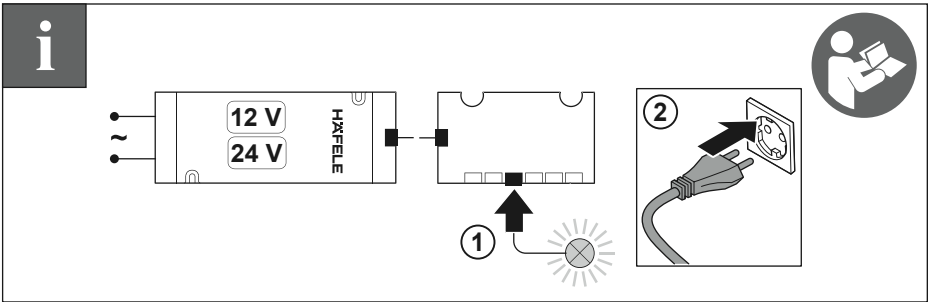

LED 2066 LED 3066

833.72.293
833.72.294

833.77.293
833.77.294

	V	W	K	T _A	T _A	 mm/in
833.72.293 833.72.294	12V	7.5W	3000K 4000K	-20 °C – +45 °C -4 °F – +113 °F	T _A for installation in the storage area of a clothes closet. Only UL (no CSA).	Ø 180 x 7 mm Ø 7.09 x 0.28 in
833.77.293 833.77.294	24V	6.5W	3000K 4000K		-20 °C – +35 °C -4 °F – +95 °F	

732.28.528

HDE 14.12.2023

 UL only (NOT include CSA) Suitable for installation in the storage area of a clothes' closet at a maximum ambient temperature (ta) of 35 °C / 95 °F!

732.28.528

HDE 14.12.2023