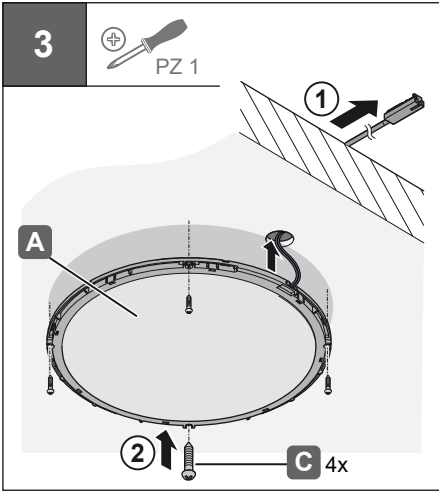

UL only (NOT include CSA) Suitable for installation in the storage area of a clothes' closet at a maximum ambient temperature (ta) of 35 °C / 95 °F!

732.28.528

HDE 14.12.2023