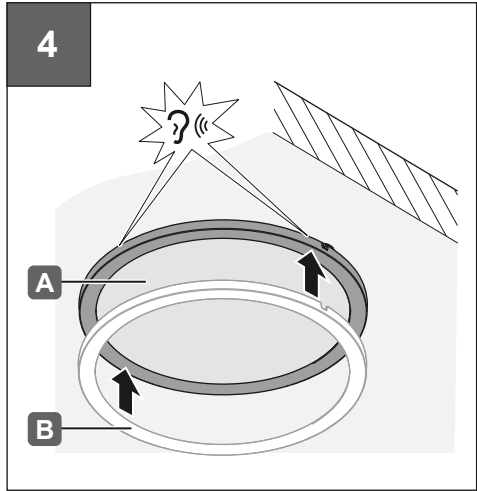

UL only (NOT include CSA) Suitable for installation in the storage area of a clothes' closet at a maximum ambient temperature (ta) of 35 °C / 95 °F!

732.28.528

HDE 14.12.2023