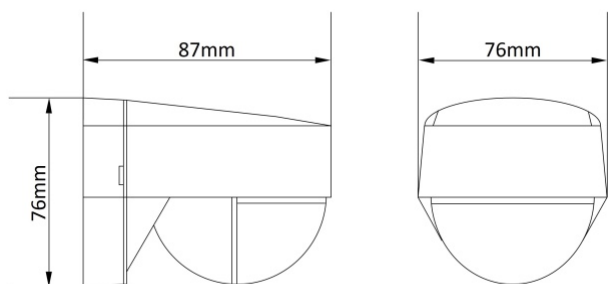

Line Diagram(s)

Technical Specification

Operating Voltage	230V AC
Frequency	50Hz
Installation Type	Surface
Earth Class Rating	Class II
Operating Temperature	-20°C to 40°C
Ingress Protection Rating	IP55
Setting Type	Dial
Approved Mounting Height (m)	2.5
Motion Detection (m)	8 to 12
Detection Angle	180°
Mounting Hole Centres (mm)	58
Standby Consumption	<1W
Number Of Channels	1
Switch Rating	200W LED, 1000W Halogen, 200W Fluorescent/Low Energy Lighting
ON Time Adjustment	3 Seconds to 18 Minutes. User Adjustable
LUX Level	10 to 1000
Detection Range (m)	8 to 12
Permanent ON Facility	Yes (Pulse Override)
Dusk Till Dawn	No
Multiple Unit Support	Up to 5 Units In Parallel
Cable Entry(s)	Back Entry, Bottom Entry
Body Construction	Polycarbonate
Product Colour	Black
Accessories (Included)	Fittings (Raw Plugs, Screws)