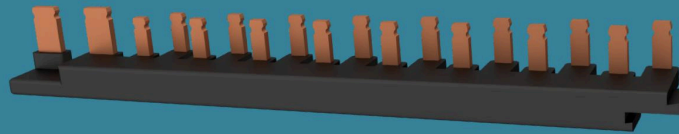

The SRN Consumer Unit Range

Built to make your job quicker

No fly leads,
less wiring,
less clutter

Integrated live
& neutral
busbar for
faster install

Flexible cable
entry, including
rear access

Clean internal
layout for easier
testing and
maintenance

LIVE Electrical
Metal Consumer Units
UNIQUE DESIGN

- RECESSED DOOR
- Rounded Corners
- Din Rail Bridge Support
- "THE WEDGE" (Door Opener)
- FREE Tails Gland & Oval Blank
- FREE Metal Keel Sealing Strip