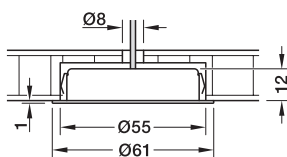

Loox5 spot lights

Recess or surface mounted, monochrome, drill hole Ø: 55 mm

Furniture Lighting: LED Lighting & Accessories

Häfele Loox5 LED 2112 / 3112

- > High quality metal housing
- > Large variety of colours and surfaces
- > Homogeneous illumination

- > Dimmable: Yes
- > Material: Aluminium
- > Degree of protection: IP20
- > Mounting: For mounting in drilled hole, for clamp fixing or for screw fixing
- > Drill hole Ø: 55 mm
- > Supplied with: 1 light with 2 m lead

Voltage V	Supplied with	Colour temperature K	Energy efficiency class	Polished chrome plated	Stainless steel coloured
5 _{24V}	3 LED 3112 spot lights 3 Bezels for surface mounting 1 Loox5 Eco driver 24 V, output power 20 W, 138 x 50 x 16 mm 1 Loox mains lead, UK moulded plug, 2000 mm length	3000	A G	833.87.582	833.88.947
		4000	A G	833.87.583	833.87.581