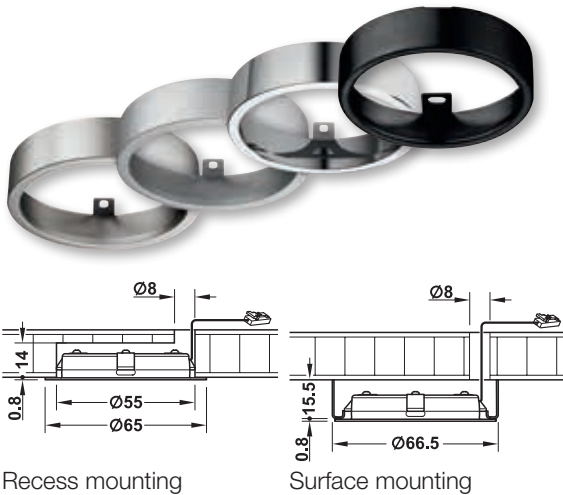

- > Dimmable: Yes
- > Material: Aluminium
- > Degree of protection: IP20
- > Mounting: For mounting in drilled hole, for clamp fixing or for screw fixing
- > Drill hole Ø: 55 mm
- > Supplied with: 1 light with 2 m lead

LED 3112

Loox5 12 V driver see page ► 1.136

Loox5 24 V driver see page ► 1.137

For surface mounting order bezels separately see page ► 1.81

Häfele Loox5 LED 2112 / 3112

Voltage V	Number of LEDs	Colour temperature K	Wattage W	Luminous flux lm	Luminous efficacy lm/W	Colour rendering index CRI		Energy efficiency class	Polished chrome plated	Silver coloured	Stainless steel coloured	Black
						R _a	R ₉					
Häfele Loox5 LED 2112												
5 _{12V}	12	3000	2.7	220	81	92	>50	A G	833.74.487	833.74.486	833.74.485	-
Häfele Loox5 LED 3112												
5 _{24V}	12	2700	3	210	70	92	>50	A G	833.75.485	833.75.445	833.75.435	833.75.495
		3000	3	220	73	92	>50	A G	833.75.486	833.75.446	833.75.436	833.75.496
		4000	3	230	76	92	>50	A G	833.75.487	833.75.447	833.75.437	833.75.497
		5000	3	240	80	92	>50	A G	833.75.488	833.75.448	833.75.438	833.75.498

Recess mounting

Surface mounting

+

> Bezel for surface mounting, plastic

Colour	Cat. No.
Stainless steel coloured	833.72.804
Silver coloured	833.72.803
Polished chrome plated	833.72.802
Black	833.72.801

→ Packed sets, Häfele Loox5 LED 3112 spot light

Voltage V	Supplied with	Colour temperature K	Energy efficiency class	Polished chrome plated	Stainless steel coloured
5 _{24V}	3 LED 3112 spot lights 3 Bezels for surface mounting 1 Loox5 Eco driver 24 V, output power 20 W, 138 x 50 x 16 mm 1 Loox mains lead, UK moulded plug, 2000 mm length	3000	A G	833.87.582	833.88.947
		4000	A G	833.87.583	833.87.581