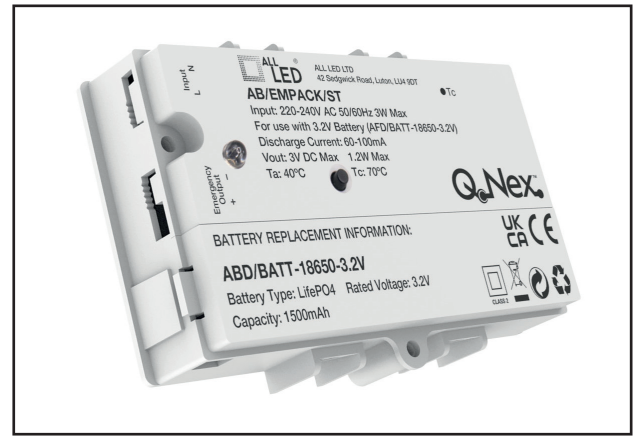

## AB/EMPACK/ST

Q-Nex Plug & Play Self Testing  
3-Hour Emergency Pack

### PRODUCT FEATURES

- Quick Connection Design
- Lithium Battery Technology
- Install In Seconds
- 3 Hours Emergency Run Time
- 24 Hours Charge Time With 3 Hour Discharge Time
- To Be Used With Compatible Products

### TECHNICAL SPECIFICATIONS

Product Code	AB/EMPACK/ST
Operating Voltage (V AC)	220-240V AC
Emergency Power	1.2W
Emergency Duration	3 Hrs
Emergency Light Output	<150lm
Battery Type	LiFePO4 18650
Battery Voltage (V DC)	3.2V DC
Battery Current (mAh)	1500mAh