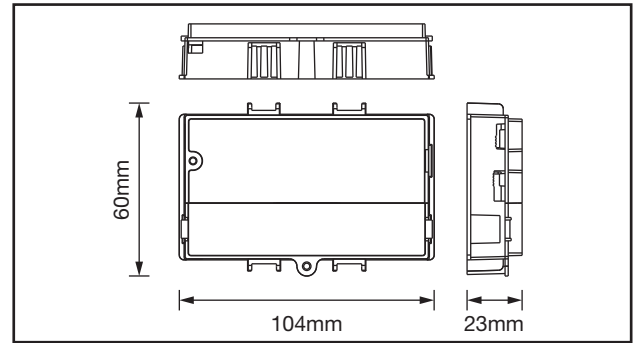

### TECHNICAL SPECIFICATIONS

Product Code	AB/EMPACK/ST
Operating Voltage (V AC)	220-240V AC
Emergency Power	1.2W
Emergency Duration	3 Hrs
Emergency Light Output	<150lm
Battery Type	LiFePO4 18650
Battery Voltage (V DC)	3.2V DC
Battery Current (mAh)	1500mAh