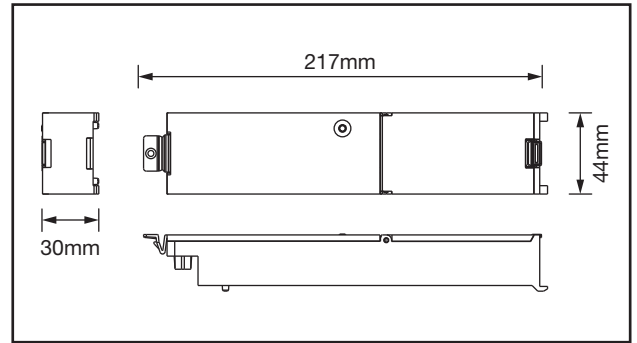

ABAR/EM/ST

Q-Nex Plug & Play 3-Hour Self-Test
Emergency Pack

PRODUCT FEATURES

- Quick Connection Design
- Lithium Battery Technology
- Conversion In Seconds
- 3 Hours Emergency Run Time
- 24 Hours Charge Time With 3 Hour Discharge Time
- 5 Year Guarantee
- Suitable For Use With Barracuda And Barracuda Extreme Batters

TECHNICAL SPECIFICATIONS

Code	ABAR/EM/ST
Operating Voltage	220-240V AC
Operating Current (A Max)	0.26A
Max Output Power	2W
Output Current (Max)	0.04A
Output Voltage (Max)	220-240V AC
Class	II
Body Material	Polymer
Frame Colour	Green
Ambient Operating Temperature (°C)	0°C~+50°C
Input Frequency (Hz)	50/60Hz
Guarantee	5 Years
Charge Time	24 Hrs
Battery Type	LiFePO4
Battery Voltage	6.4V
Battery Current	1800mA
Battery Wattage Hours	11.52Wh
Emergency Duration	3 Hrs