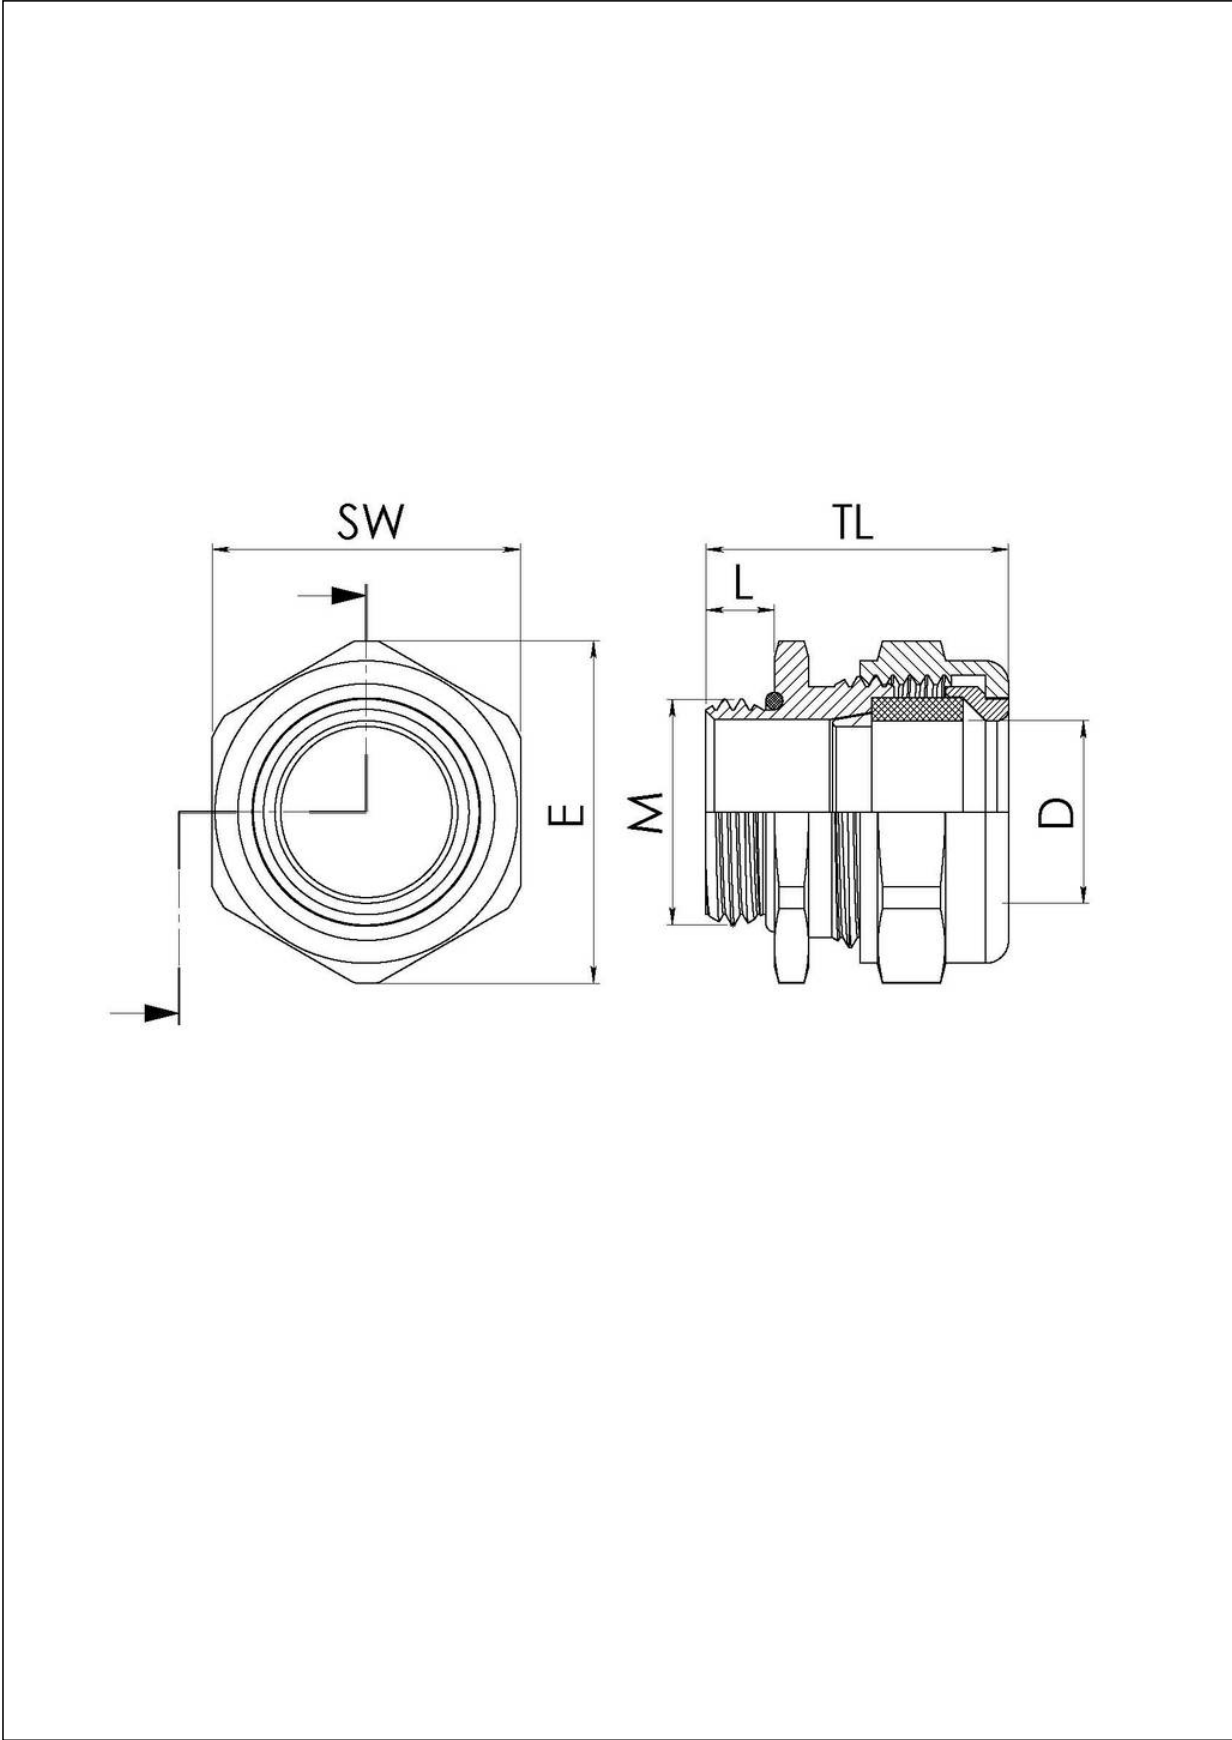

Your Contact:

WISKA UK Ltd.

Unit 7, Hurling Way · St. Columb Major Business Park · TR9 6SX, St. Columb Major, Cornwall · Great Britain

☎ +44-12-08816062 · 📠 +44-12-08816708

info@wiska.co.uk · www.wiska.co.uk