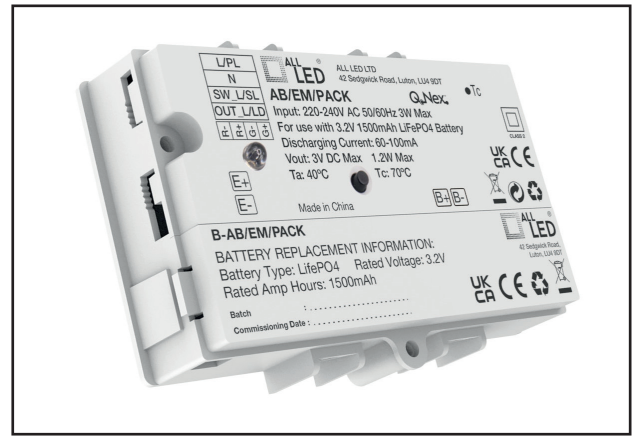

AB/EM/PACK

Q-Nex Plug & Play
3-Hour Emergency Pack

PRODUCT FEATURES

- Quick Connection Design
- Lithium Battery Technology
- Install In Seconds
- 3 Hours Emergency Run Time
- 24 Hours Charge Time With 3 Hour Discharge Time
- To Be Used With Compatible Products

TECHNICAL SPECIFICATIONS

Product Code	AB/EM/PACK
Operating Voltage (V AC)	220-240V AC
Emergency Power	1.2W
Emergency Duration	3 Hrs
Emergency Light Output	<150lm
Battery Type	LiFePO4 18650
Battery Voltage (V DC)	3.2V DC
Battery Current (mAh)	1500mAh