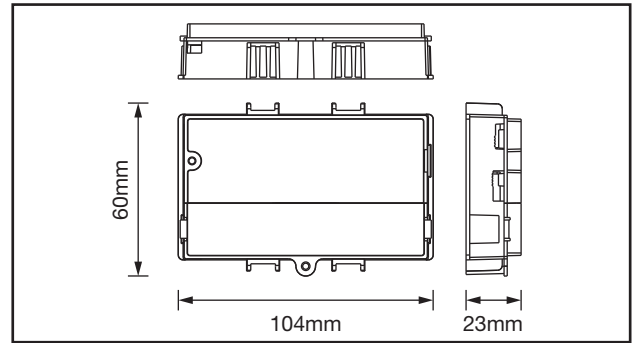

TECHNICAL SPECIFICATIONS

Product Code	AB/EM/PACK
Operating Voltage (V AC)	220-240V AC
Emergency Power	1.2W
Emergency Duration	3 Hrs
Emergency Light Output	<150lm
Battery Type	LiFePO4 18650
Battery Voltage (V DC)	3.2V DC
Battery Current (mAh)	1500mAh