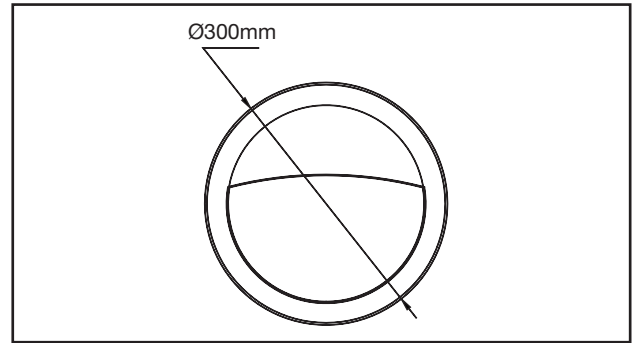

ABD16BZ/EYE/***

Eyelid Bezels For Bruno
(ABD16/CCT Range)

PRODUCT FEATURES

- Available in Satin Silver, Rose Gold, Carbon Black, Polar White and Gold
- Compatible with all Bruno (ABD16) models
- Pre-Marked Side Entry Design