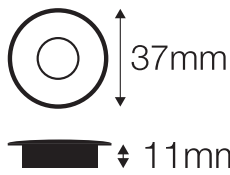

#### DIMENSIONS

Overall:  $\varnothing$ 37mm  
Depth: 11mm