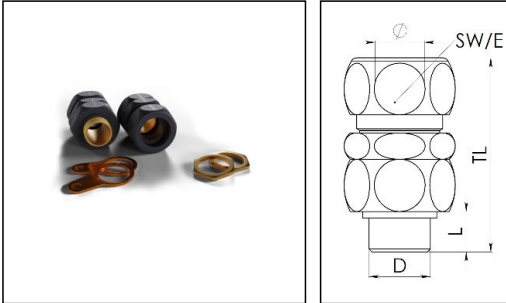

## ShieldGLAND Standard M20S

ShieldGLAND Standard M20S Brass locknut, Earth tag

Products may differ in size, colour and appearance to those shown. If you require further information or customisation, please contact us directly.

<b>Material sealing gasket</b>	TPE
<b>Temp. range min</b>	-40 °C
<b>Temp. range max</b>	120 °C
<b>Protection class</b>	IP68 (5 bar 30 min)
<b>Thread type</b>	M
<b>Ø Connection thread D</b>	20
<b>Lead</b>	1,5
<b>Length screw-in thread L</b>	11 mm
<b>Ø cable diameter min</b>	7 mm
<b>Ø cable diameter max</b>	16 mm
<b>Ø cable below cable shield max</b>	7 mm - 11 mm
<b>Key width SW</b>	27 mm
<b>Collar diameter (E)</b>	30 mm
<b>Total length TL</b>	57 mm - 63 mm
<b>Type</b>	ShieldGLAND Standard M20S
<b>WISKA-Order no.</b>	10112390
<b>Packing unit</b>	2