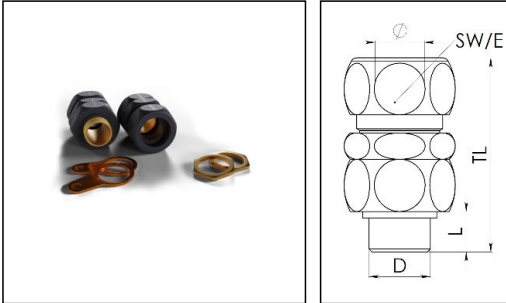

ShieldGLAND Standard M20L

ShieldGLAND Standard M20L Brass locknut, Earth tag

Products may differ in size, colour and appearance to those shown. If you require further information or customisation, please contact us directly.

Material sealing gasket	TPE
Temp. range min	-40 °C
Temp. range max	120 °C
Protection class	IP68 (5 bar 30 min)
Thread type	M
Ø Connection thread D	20
Lead	1,5
Length screw-in thread L	11 mm
Ø cable diameter min	12 mm
Ø cable diameter max	21 mm
Ø cable below cable shield max	12 mm - 17 mm
Key width SW	32 mm
Collar diameter (E)	36 mm
Total length TL	57 mm - 63 mm
Type	ShieldGLAND Standard M20L
WISKA-Order no.	10112391
Packing unit	2