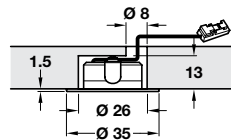

5

Lighting: Loox LED

Loox 12V LED 2022 downlight, Ø 35 mm, IP44 rated

- > 1.5 mm rim, min. 13 mm hole depth required
- > For recess mounting, press-fit in Ø 26 mm hole
- > Voltage: 12V. Wattage: 1.5W
- > Dimmable
- > Degree of protection:
 - IP44 as recess mounted downlight
 - IP20 as surface mounted downlight with bezel
- > With 2.0 m lead with Loox 12V connector
- > Aluminium housing
- > Order qty: 1 pc

Distance	90°	3000 K	4000 K	5000 K
250 mm		650 Lx	650 Lx	650 Lx
500 mm		163 Lx	163 Lx	163 Lx
750 mm		72 Lx	72 Lx	72 Lx
1000 mm		40 Lx	40 Lx	40 Lx

12V

+ Order bezels separately for surface mounting, shown on page 5.31