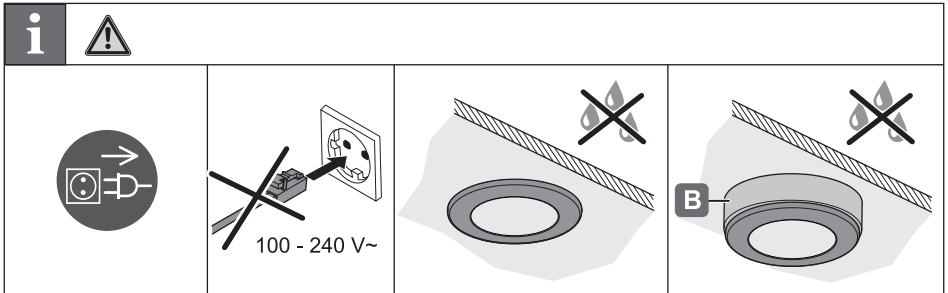

LED 3038

833.75.140	833.75.122
833.75.141	833.75.150
833.75.142	833.75.151
833.75.120	833.75.152
833.75.121	

732.28.222

24V System	K	W	T_A	mm	mm	=
833.75.140 ☐ 833.75.120 ☐ 833.75.150 ☐	3000 K	3.0 W	-20 °C – +45 °C -4 °F – +113 °F	Ø 65 x 12	≥ Ø 75 x 22	=
833.75.141 ☐ 833.75.121 ☐ 833.75.151 ☐	4000 K					
833.75.142 ☐ 833.75.122 ☐ 833.75.152 ☐	5000 K					

Loox
24V

HDE 21.02.2022