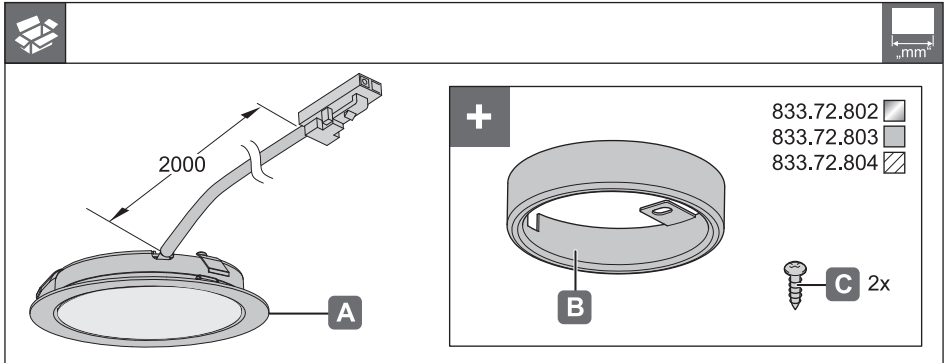

LED 3038

833.75.140	833.75.122
833.75.141	833.75.150
833.75.142	833.75.151
833.75.120	833.75.152
833.75.121	

732.28.222

24V System	K	W	T_A	mm	mm	=
833.75.140 ☐ 833.75.120 ☐ 833.75.150 ☐	3000 K	3.0 W	-20 °C – +45 °C -4 °F – +113 °F	Ø 65 x 12	≥ Ø 75 x 22	=
833.75.141 ☐ 833.75.121 ☐ 833.75.151 ☐	4000 K					
833.75.142 ☐ 833.75.122 ☐ 833.75.152 ☐	5000 K					

Loox
24V

HDE 21.02.2022