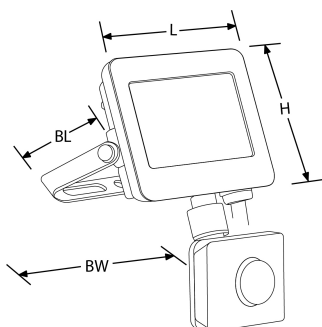

Product Description: Vela[™]PIR 10W Adjustable IP65 Driverless Floodlight

The driverless range of VelaPIR[™] floodlights comes complete with an ultra slim profile and high performance. Delivering 95lm/W and with the product being salt spray tested, it offers a solution for coastal applications.

Line Drawing

Polar Curve

Colour

Black

Feature & Benefits

- Aluminium housing for excellent heat dissipation
- Floodlight and PIR sensor IP65 rated
- Pre-wired with 800mm of cable
- 3 Year Warranty
- Tempered frosted glass
- IK05 rated

Product Specs:

| | | | |
|--------------------------|-------------|--------------------------|-------------|
| Input Voltage | 220~240V AC | Input Frequency | 50/60HZ |
| Power Factor | 0.7 | IP Rating | IP44 |
| Lifetime L70 (hrs) | 30000hrs | IK Rating | IK05 |
| Width (mm) | 90 | Weight (Kg) | 0.315 |
| Height (mm) | 70 | Product Type | Floodlights |
| Operating Temp. (Min) °C | -35°C | Operating Temp. (Max) °C | 45°C |