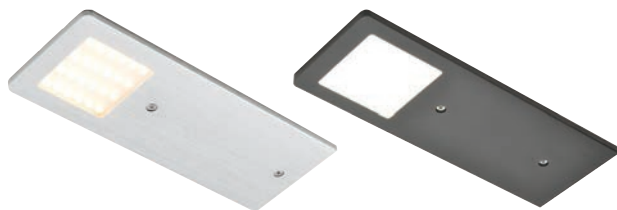

Loox Compatible 24V LED Polar flat downlight set, 70 x 190 mm

833.04.130 or 833.04.131
Polar flat downlight

833.04.210 or 833.04.211
Polar flat downlight