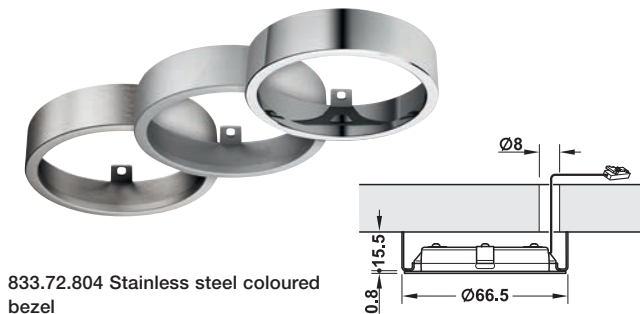

LOOX 24V LED 3038 DOWNLIGHT SET

The homogenous light output of the LED 3038 impresses in a wide range of furniture and cabinets. Be it recess mounting or mounting as a downlight, the 3W light always provides excellent colour rendering and illumination.

Loox 24V LED 3038 downlight set, Ø 65 mm

833.75.150 or 833.75.152 Stainless steel coloured downlight

833.72.804 Stainless steel coloured bezel

- > 0.8 mm rim, min. 14 mm hole depth required
- > For recess mounting, press-fit in Ø 55 mm hole
- > Voltage: 24V. Wattage: 3.0W
- > Dimmable
- > Degree of protection: IP20
- > With 2.0 m lead with Loox 24V connector
- > Steel housing
- > Set consists of
 - 1x 833.75.150 or 833.75.152 Downlight
 - 1x 833.72.804 Bezel
 - 1x 833.88.757 24V LED driver with socket for switch
 - 1x 833.89.000 mains lead moulded plug, 250V
- > Order qty: 1 set