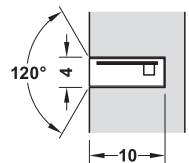

- > For recess mounting, press-fit in 4 x 10 mm groove
- > Can be shortened every 25 mm
- > Voltage: 24V. Wattage: See table below
- > Dimmable
- > Degree of protection: IP44
- > Tube width: 10 mm
- > Tube height: 4 mm
- > Section length: 50 mm
- > Bending radius min. : 30 mm
- > Matt silicone strip, 120 diodes per meter
- > With 2x 0.2 m soldered lead 3.5 A/20 AWG (1 each on the left/right of the strip)
- > Set consists of
  - 1x 833.75.260 or 833.75.263 24V LED 3099 strip light
  - 1x 833.77.947 24V LED driver with socket for switch
  - 1x 833.77.837, for connecting Loox5 lights to the Loox driver
  - 1x 833.89.000 mains lead moulded plug, 250V
- > Order qty: 1 set

833.77.947 Driver