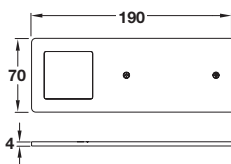

LOOX COMPATIBLE 24V LED POLAR FLAT LIGHT SET

The Polar light is mounted in a super thin aluminium profile which means you have all the aesthetic appearance of a recessed light but without the work; simple to install by surface mounting and screw fixing.

Loox Compatible 24V LED Polar flat downlight set, 70 x 190 mm

- > 4 mm flat profile, for surface mounting
- > Screw fixing
- > Voltage: 24V. Wattage: 5W
- > Dimmable
- > Degree of protection: IP20
- > With 2.0 m lead with Loox 24V connector
- > Aluminium
- > Set consists of
  - 1x 833.04.130, 833.04.131, 833.04.210 or 833.04.211 Polar flat downlight
  - 1x 833.88.757 24V LED driver with socket for switch
  - 1x 833.89.000 mains lead moulded plug, 250V
- > Order qty: 1 set

Output:	3100 K	4000 K
Light colour:	Warm white	Cool white
Wattage (W):	5	5
Energy efficiency:	A++	A++
Number of diodes:	24	24
Light output (Lm):	375	400
Efficacy (Lm/W):	75	80
Colour Rendering Index:	> 80	> 80

24 V
0-100%
IP20
III
F
Fixings included

Finish	3100 K	4000 K
Silver anodised	833.88.943	833.88.944
Black	833.88.945	833.88.946

YOU ALSO NEED:

SWITCH
Page 5.79-86

OPTIONAL ACCESSORIES
Pages 5.77, 5.78

DATA SHEET 2013. © Häfele U.K. Ltd 2013. Dimensional data not binding. We reserve the right to alter specifications without notice.