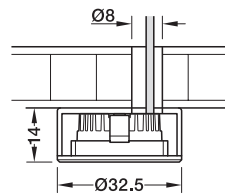

Surface mounting, round

- > Equipped with high quality Samsung LEDs
- > With narrow beam angle for staging objects
- > For recess mounting, press-fit in Ø 26 mm hole, 1.7 mm rim, min. 11 mm hole depth required
- > Voltage: 24V. Wattage: 1.2W
- > Dimmable
- > Degree of protection:
  IP44 as recess mounted downlight
  IP20 as surface mounted downlight
- > With 2.0 m lead with Loox5 24V connector
- > Aluminium housing
- > Set consists of
  1x 833.75.170 or 833.75.173 Downlight
  1x 833.89.240 or 833.89.236 Round bezel
  1x 833.88.757 24V LED driver with socket for switch
  1x 833.89.000 mains lead moulded plug, 250V
- > Order qty: 1 set

Output:	2700 K	5000 K
Light colour:	Warm white	Cool white
Wattage (W/m):	1.2	1.2
Energy efficiency:	A+ G	A+ G
Number of diodes:	1	1
Light output (Lm):	75	85
Efficacy (Lm/W):	63	71
CRI:	90	90