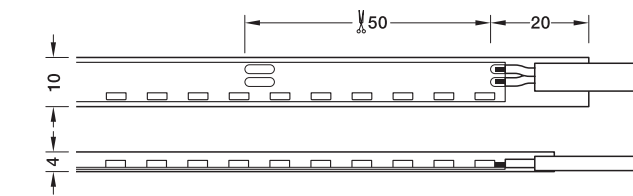

LOOX5 24V LED 3099 STRIP LIGHT SET

Ideal for wardrobes, storage spaces, display cabinets and bathrooms.

- > Light opening on the narrow side, LED points not visible
- > Delicate groove (width 4 mm) and flat surface, shelves remain adjustable
- > Wave and circular shaped installation possible (radius min. 30 mm)
- > Can be split once: Both pieces with separate lead
- > Splash proof for use in wet rooms

Loox5 24V LED 3099 strip light with silicone sleeve set, 4 mm, IP44 rated

833.75.260 or
833.75.263
LED 3099 strip light

- > For recess mounting, press-fit in 4 x 10 mm groove
- > Can be shortened every 25 mm
- > Voltage: 24V. Wattage: See table below
- > Dimmable
- > Degree of protection: IP44
- > Tube width: 10 mm
- > Tube height: 4 mm
- > Section length: 50 mm
- > Bending radius min. : 30 mm
- > Matt silicone strip, 120 diodes per meter
- > With 2x 0.2 m soldered lead 3.5 A/20 AWG (1 each on the left/right of the strip)
- > Set consists of
 - 1x 833.75.260 or 833.75.263 24V LED 3099 strip light
 - 1x 833.77.947 24V LED driver with socket for switch
 - 1x 833.77.837, for connecting Loox5 lights to the Loox driver
 - 1x 833.89.000 mains lead moulded plug, 250V
- > Order qty: 1 set

5 24V 0-100% IP44

Length	2700 K	5000 K
3000 mm	833.88.961	833.88.940

Maximum strip length (visual) describes a strip section with a visually imperceptible drop in luminous flux of max. 30%. Please note: A strip section with a new power supply that follows immediately is noticeably brighter. Max. wattage-dependent strip length on the driver, see technical data for LED strip lights

— Connect LED strip lights (two contact sides required)

C = section length = 50 mm
P = length of contact surface = 4.0 mm

- > Maximum strip length is dependant on driver wattage capacity, shown on page 5.76
- > Maximum recommended strip light length for optimum visual light output: 12.0 m