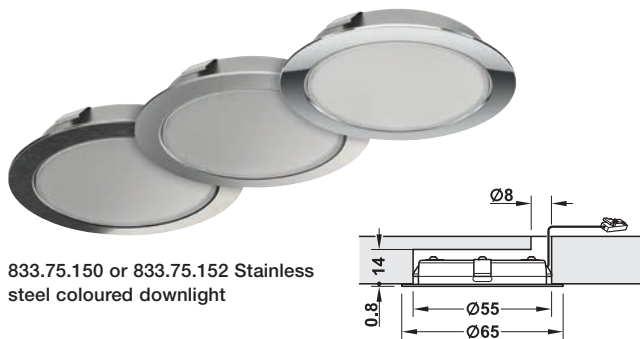

24 V
0-100%
IP20
III
F
Fixings included

Finish	3100 K	4000 K
Silver anodised	833.88.943	833.88.944
Black	833.88.945	833.88.946

YOU ALSO NEED:

SWITCH
Page 5.79-86

OPTIONAL ACCESSORIES
Pages 5.77, 5.78

DATA SHEET 2013. © Häfele U.K. Ltd 2013. Dimensional data not binding. We reserve the right to alter specifications without notice.

LOOX 24V LED 3038 DOWNLIGHT SET

The homogenous light output of the LED 3038 impresses in a wide range of furniture and cabinets. Be it recess mounting or mounting as a downlight, the 3W light always provides excellent colour rendering and illumination.

Loox 24V LED 3038 downlight set, Ø 65 mm

833.75.150 or 833.75.152 Stainless steel coloured downlight

833.72.804 Stainless steel coloured bezel

- > 0.8 mm rim, min. 14 mm hole depth required
- > For recess mounting, press-fit in Ø 55 mm hole
- > Voltage: 24V. Wattage: 3.0W
- > Dimmable
- > Degree of protection: IP20
- > With 2.0 m lead with Loox 24V connector
- > Steel housing
- > Set consists of
 - 1x 833.75.150 or 833.75.152 Downlight
 - 1x 833.72.804 Bezel
 - 1x 833.88.757 24V LED driver with socket for switch
 - 1x 833.89.000 mains lead moulded plug, 250V
- > Order qty: 1 set