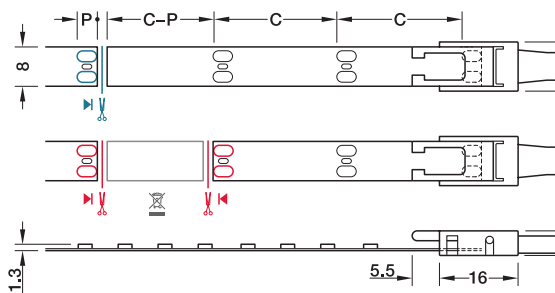

Loox 24V LED 3042 flexible strip light set, 8 mm width