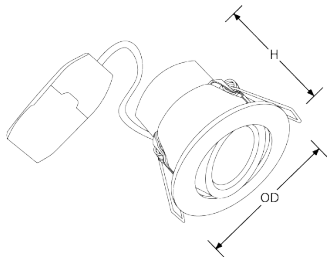

Product Description:

R6™CWS Adjustable 4-6W Colour & Wattage Switchable Fire Rated Downlight with FastRFix

With the installer and wholesaler in mind, Aurora introduces the Adjustable R6™CWS. The R6™CWS is Aurora's very first colour and wattage switchable fire rated downlight, supplied with a FastRFix and at a height of 63mm, it is ideal for shallow ceiling voids. Colour switch is located on the back of the fitting and the wattage switch can be found on the remote driver. Product comes complete with a polycarbonate white bezel (polished chrome, satin nickel and matt black bezels sold separately).

Line Drawing

Polar Curve

4W - 4000K

6W - 4000K

Colour

Matt White

Polished
Chrome

Satin Nickel

Feature & Benefits

- Fitted with FastRFix™ connector for ease of installation and circuit testing
- Loop in loop out push-fit wiring terminals
- Colour switchable between 3000K, 4000K and 5700K
- Wattage switchable between 4W and 6W
- Supplied with white IP65 polycarbonate bezel
- Insulation coverable
- Patented fire rated downlight without intumescent
- Fire, acoustic and air leakage rated
- Tested in 30, 60 and 90 minute solid timber joist, plus 30 minute i-joists and metal web joist
- IP65 Polycarbonate Polished Chrome, Satin Nickel and Matt Black bezel options
- L70 40,000hrs
- 5 Year Warranty

Product Specs:

Input Voltage	220~240V	Power Factor	0.8
IP Rating	IP65	Lifetime L70 (hrs)	40000hrs
Overall Diameter (mm)	88	Weight (Kg)	0.285
Height (mm)	63	Product Type	Downlights, Fire-Rated Downlight
Cutout Diameter (mm)	70-70	Operating Temp. (Min) °C	-20°C
Operating Temp. (Max) °C	45°C	Insulated Covered Operating Temp. (Min) °C	-20+°C
Insulated Covered Operating Temp. (Max) °C	25+°C		