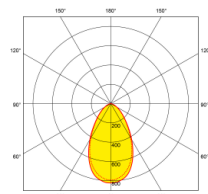

Product Description:

R6™CWS Adjustable 4-6W Colour & Wattage Switchable Fire Rated Downlight with FastRFix

With the installer and wholesaler in mind, Aurora introduces the Adjustable R6™CWS. The R6™CWS is Aurora's very first colour and wattage switchable fire rated downlight, supplied with a FastRFix and at a height of 63mm, it is ideal for shallow ceiling voids. Colour switch is located on the back of the fitting and the wattage switch can be found on the remote driver. Product comes complete with a polycarbonate white bezel (polished chrome, satin nickel and matt black bezels sold separately).

Line Drawing

Polar Curve

4W - 4000K

6W - 4000K

Colour

Matt White

Polished
Chrome

Satin Nickel

Product Specs:

Input Voltage	220~240V	Power Factor	0.8
IP Rating	IP65	Lifetime L70 (hrs)	40000hrs
Overall Diameter (mm)	88	Weight (Kg)	0.285
Height (mm)	63	Product Type	Downlights, Fire-Rated Downlight
Cutout Diameter (mm)	70-70	Operating Temp. (Min) °C	-20°C
Operating Temp. (Max) °C	45°C	Insulated Covered Operating Temp. (Min) °C	-20+°C
Insulated Covered Operating Temp. (Max) °C	25+°C		