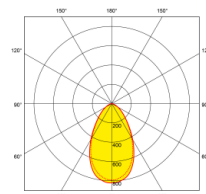

Product Description:

R6™CWS Adjustable 4-6W Colour & Wattage Switchable Fire Rated Downlight with FastRFix

With the installer and wholesaler in mind, Aurora introduces the Adjustable R6™CWS. The R6™CWS is Aurora's very first colour and wattage switchable fire rated downlight, supplied with a FastRFix and at a height of 63mm, it is ideal for shallow ceiling voids. Colour switch is located on the back of the fitting and the wattage switch can be found on the remote driver. Product comes complete with a polycarbonate white bezel (polished chrome, satin nickel and matt black bezels sold separately).

Line Drawing

Polar Curve

4W - 4000K

6W - 4000K

Colour

Matt White

Polished
Chrome

Satin Nickel

Product Specs:

Input Voltage	220~240V	Power Factor	0.8
IP Rating	IP65	Lifetime L70 (hrs)	40000hrs
Overall Diameter (mm)	88	Weight (Kg)	0.285
Height (mm)	63	Product Type	Downlights, Fire-Rated Downlight
Cutout Diameter (mm)	70-70	Operating Temp. (Min) °C	-20°C
Operating Temp. (Max) °C	45°C	Insulated Covered Operating Temp. (Min) °C	-20+°C
Insulated Covered Operating Temp. (Max) °C	25+°C		