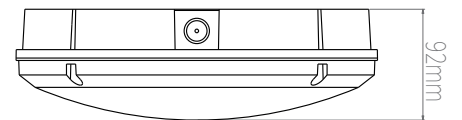

77900

Forca CCT Step Dimming

FEATURES

- 5 years (2 years + 3 years) extended warranty
- Gloss white & opal PC finish
- Constructed from polycarbonate
- Complete with built in step dim microwave sensor
- IP65
- IK08
- BESA installation
- 4-side knockouts
- Interchangeable bezels

SPEC DATA

| | |
|------------------------|------------------------|
| Product Wattage: | 18W |
| Product Lumen: | 1600 |
| Lumen/W: | 89 |
| Kelvin: | 3000/4000/6500K |
| Energy Rating: | A+ |
| Dimmable: | No |
| Beam Angle: | 120° |
| Power Factor: | 0.9 |
| CRI: | 80 |
| Lifetime (Hours): | 35000 |
| LED Brand: | Epistar |
| SDCM: | <6 |
| Driver Type: | Constant Current 260mA |
| Product Voltage: | 220-240V |
| Hertz: | 50/60 |
| Surge Protection (KV): | 3.7 |
| Operating Temp.: | -20 to 45 Degree |
| Product Weight (KG): | 0.776 |
| Terminal Block: | 2-way fast fix |
| Class: | 2 |