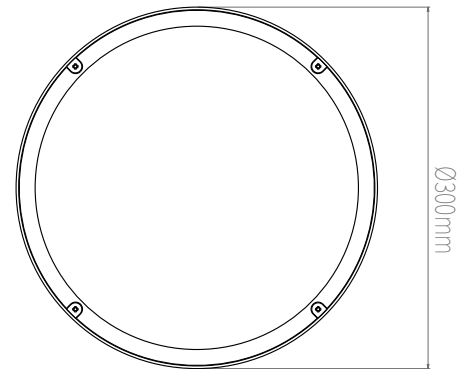

77900

Forca CCT Step Dimming

FEATURES

- 5 years (2 years + 3 years) extended warranty
- Gloss white & opal PC finish
- Constructed from polycarbonate
- Complete with built in step dim microwave sensor
- IP65
- IK08
- BESA installation
- 4-side knockouts
- Interchangeable bezels

SPEC DATA

| | |
|------------------------|------------------------|
| Product Wattage: | 18W |
| Product Lumen: | 1600 |
| Lumen/W: | 89 |
| Kelvin: | 3000/4000/6500K |
| Energy Rating: | A+ |
| Dimmable: | No |
| Beam Angle: | 120° |
| Power Factor: | 0.9 |
| CRI: | 80 |
| Lifetime (Hours): | 35000 |
| LED Brand: | Epistar |
| SDCM: | <6 |
| Driver Type: | Constant Current 260mA |
| Product Voltage: | 220-240V |
| Hertz: | 50/60 |
| Surge Protection (KV): | 3.7 |
| Operating Temp.: | -20 to 45 Degree |
| Product Weight (KG): | 0.776 |
| Terminal Block: | 2-way fast fix |
| Class: | 2 |