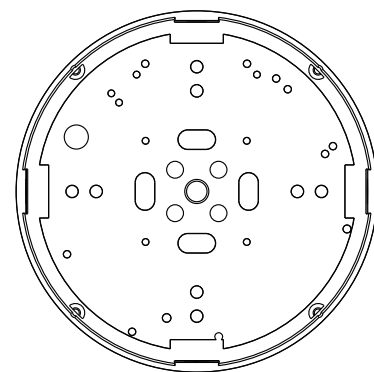

77900

Forca CCT Step Dimming

FEATURES

- 5 years (2 years + 3 years) extended warranty
- Gloss white & opal PC finish
- Constructed from polycarbonate
- Complete with built in step dim microwave sensor
- IP65
- IK08
- BESA installation
- 4-side knockouts
- Interchangeable bezels

SPEC DATA

| | |
|------------------------|------------------------|
| Product Wattage: | 18W |
| Product Lumen: | 1600 |
| Lumen/W: | 89 |
| Kelvin: | 3000/4000/6500K |
| Energy Rating: | A+ |
| Dimmable: | No |
| Beam Angle: | 120° |
| Power Factor: | 0.9 |
| CRI: | 80 |
| Lifetime (Hours): | 35000 |
| LED Brand: | Epistar |
| SDCM: | <6 |
| Driver Type: | Constant Current 260mA |
| Product Voltage: | 220-240V |
| Hertz: | 50/60 |
| Surge Protection (KV): | 3.7 |
| Operating Temp.: | -20 to 45 Degree |
| Product Weight (KG): | 0.776 |
| Terminal Block: | 2-way fast fix |
| Class: | 2 |