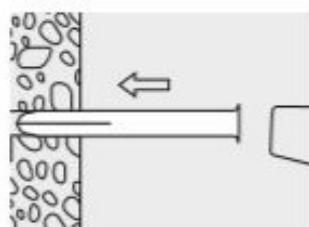

MPYELLOW/MPRED/MPBROWN - WALL PLUG

Description:

Yellow, Red and Brown two-way expansion plugs with internal guide for easy screw fixing.

Material:

Polyethylene (PE)

OTHER ADDITIONAL INFORMATION

Code	Colour	Length (mm)	Drill Size	Imperial Screw Gauge	Metric Screw (mm)
MPYELLOW	Yellow	25	5	4 - 6	2.9 - 3.5
MPRED	Red	30	5.5/6	6 - 10	3.5 - 5
MPBROWN	Brown	35	7	10 - 14	5 - 6

Installation Guidelines:

Drill Required Diameter Hole

Tap into Place

Place Screw in Plug & tighten until secure