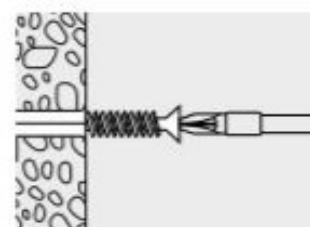

MPYELLOW/MPRED/MPBROWN - WALL PLUG

Description:

Yellow, Red and Brown two-way expansion plugs with internal guide for easy screw fixing.

Material:

Polyethylene (PE)

OTHER ADDITIONAL INFORMATION

Code	Colour	Length (mm)	Drill Size	Imperial Screw Gauge	Metric Screw (mm)
MPYELLOW	Yellow	25	5	4 - 6	2.9 - 3.5
MPRED	Red	30	5.5/6	6 - 10	3.5 - 5
MPBROWN	Brown	35	7	10 - 14	5 - 6

Installation Guidelines:

Drill Required Diameter Hole

Tap into Place

Place Screw in Plug & tighten until secure