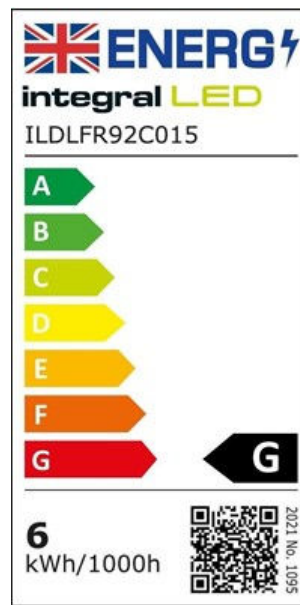

## Electrical Data

<b>Power (W):</b>	6
<b>Power Consumption (w):</b>	6
<b>Power Factor:</b>	0.89
<b>Wattage equivalent (W):</b>	40
<b>Amperage (mA):</b>	500
<b>Dimming:</b>	Dimmable
<b>Driver Included:</b>	Yes
<b>Electric Current:</b>	AC
<b>True Wattage Eq (W):</b>	41
<b>EN:</b>	EN-60598
<b>LVD Certified:</b>	Yes

## Light Data

<b>Luminous Flux in Lumens (lm):</b>	430
<b>Luminous efficacy (lm/W):</b>	72
<b>Correlated Colour Temperature (CCT) (K):</b>	3000
<b>Colour Temperature Name:</b>	Warm
<b>Beam Angle:</b>	36
<b>Colour Rendering Index (CRI):</b>	80
<b>Compatible Dimmers:</b>	Varilight JQP401W
<b>Fire Rating (mins):</b>	30, 60, 90
<b>Frequency Range (Hz):</b>	50/60
<b>Instant on (Less than 1 second):</b>	Yes
<b>LED Type:</b>	Chip-on-board (COB)
<b>Lifetime (hours):</b>	35000
<b>Switching Cycles:</b>	17500

## Environment

<b>EN:</b>	EN-60598
<b>LVD Certified:</b>	Yes
<b>CE RoHS:</b>	Yes
<b>New Energy Rating:</b>	G
<b>EU Luminaire:</b>	L
<b>Hg 0% (Mercury Free):</b>	Yes
<b>IP Rating (Ingress Protection):</b>	IP65
<b>Lowest Operating Temperature (°C):</b>	-20
<b>Maximum Operating Temperature (°C):</b>	45