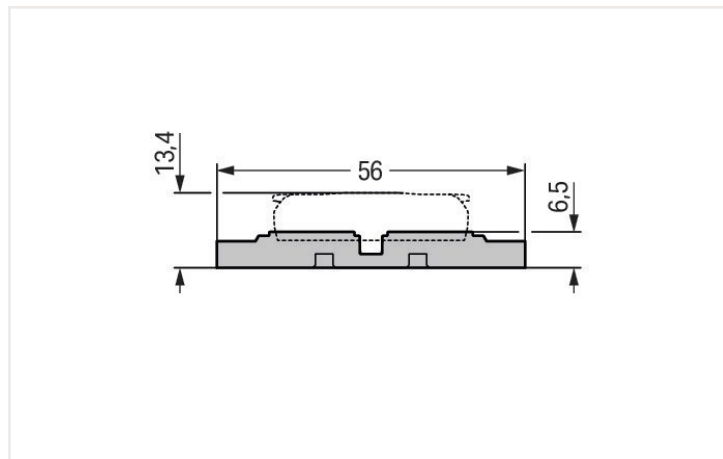

Data sheet | Item number: 221-2524

Mounting carrier; 4-way; for inline splicing connector with lever; for screw mounting;
gray

<https://www.wago.com/221-2524>

Physical data

Width	38.8 mm / 1.528 inches
Height from the surface	6.5 mm / 0.256 inches
Depth	56 mm / 2.205 inches

Material data

Note (material data)	Information on material data can be found here
Color	gray
Fire load	0.186 MJ
Weight	6.2 g