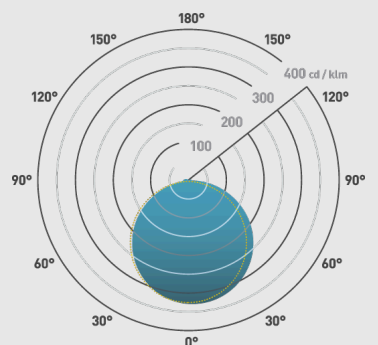

PHOTOMETRICS @ 25°C

Product code	Feature I	Feature II	Feature III	Wattage	Colour	Beam angle	lm	lm/W	lx @ 1m
LSNT7327100	10m reel	6.5W/m	Top Bend	6.5W/m	2700K	120°	470	72	152
LSNT7330100	10m reel	6.5W/m	Top Bend	6.5W/m	3000K	120°	480	74	156
LSNT7340100	10m reel	6.5W/m	Top Bend	6.5W/m	4000K	120°	490	75	159

IP67 rated making it suitable for wet environments

Has a high-grade silicone extruded coating, UV and Chemicals resistant

Light source energy efficiency:

Beam angle: 120°

10m/50mm

12mm
13mm