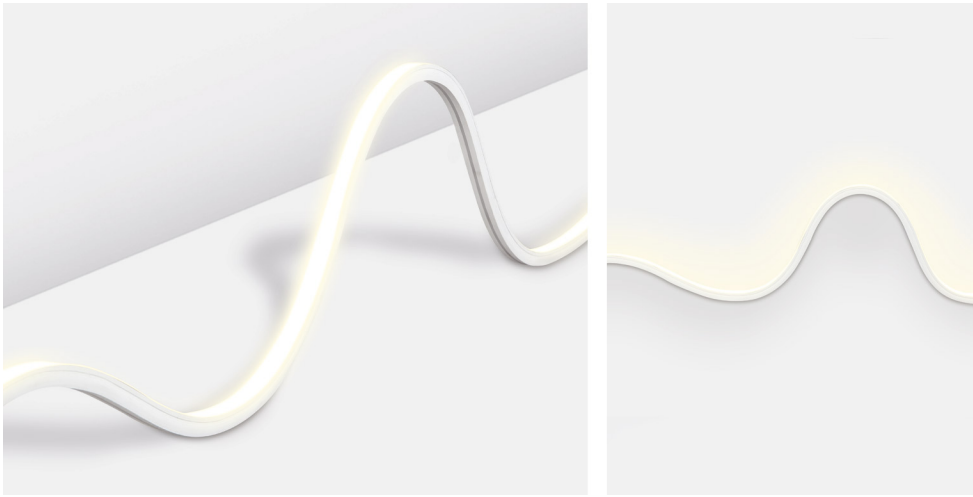

STRIP LIGHTS SPECIFICATION SHEET

LSNT

6.5 W/m, IP67, 24V constant voltage, top bend, waterproof flexible neon strip

FEATURES

IK rating	IK08
IP rating	IP67
Colour flexibility	Fixed colour
Bespoke Lengths	No
Self-Adhesive Backing	No
Dimmable	Driver dependent
Input	24V DC
LED Lifetime	60,000hrs L70B10
CRI	>80Ra
SDCM	3

INSTALLATION INFORMATION

Bathroom zone	0 1 (with dimming)
Construction Material	Flexible tape with Silicone coating
Weight	172g per meter
Maximum ambient temperature	-20°C to 40°C
Electric Class (1, 2, 3)	3