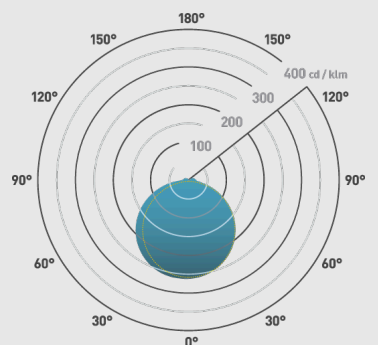

### PHOTOMETRICS @ 25°C

Product code	Feature I	Feature II	Feature III	Wattage	Colour	Beam angle	lm	lm/W	lx @ 1m
LSNS7327030	3m reel	6.5W/m	Side Bend	6.5W/m	2700K	120°	260	40	79
LSNS7330030	3m reel	6.5W/m	Side Bend	6.5W/m	3000K	120°	270	42	82
LSNS7340030	3m reel	6.5W/m	Side Bend	6.5W/m	4000K	120°	280	43	85

IP67 rated making it suitable for wet environments

Has a high-grade silicone extruded coating, UV and chemical resistant (chlorine & salt water)

Light source energy efficiency:

Beam angle: 120°

3m/50mm

12mm