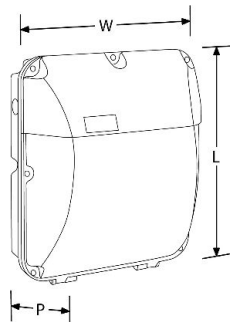

Line Drawing

Polar Curve

Colour

Black

Product Features:

- IP65 cast aluminium base and polycarbonate diffuser.
- IK10 rating
- Non-dimmable with integrated LED driver
- Suitable for walkways, stairways & security areas.
- SEAI: EN-WP103/40 - LIG84989
- 3 year warranty

Product Specs:

Input Voltage	220~240V AC	Input Frequency	50/60HZ
Power Factor	0.9	IP Rating	IP65
Lifetime L70 (hrs)	50000	IK Rating	IK10
Lamp Base	None	Width (mm)	264
Length (mm)	309	Weight (Kg)	1.965
Projection (mm)	115	Height (mm)	309
Product Type	Wall Lights	Operating Temp. (Min) °C	-20°C
Operating Temp. (Max) °C	45°C		