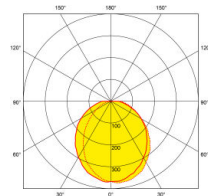

Line Drawing

Polar Curve

Colour

Black

Product Features:

- IP65 cast aluminium base and polycarbonate diffuser.
- IK10 rating
- Non-dimmable with integrated LED driver
- Suitable for walkways, stairways & security areas.
- SEAI: EN-WP103/40 - LIG84989
- 3 year warranty

Product Specs:

Input Voltage	220~240V AC	Input Frequency	50/60HZ
Power Factor	0.9	IP Rating	IP65
Lifetime L70 (hrs)	50000	IK Rating	IK10
Lamp Base	None	Width (mm)	264
Length (mm)	309	Weight (Kg)	1.965
Projection (mm)	115	Height (mm)	309
Product Type	Wall Lights	Operating Temp. (Min) °C	-20°C
Operating Temp. (Max) °C	45°C		