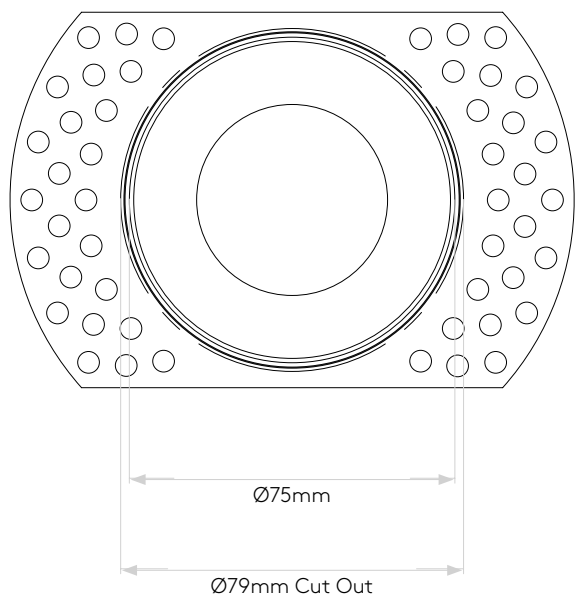

Please note that some dimensions may vary slightly due to manufacturing tolerances, this includes cable entry and fixing holes

Veuillez noter que certaines dimensions peuvent varier légèrement en raison des tolérances de fabrication, y compris l'entrée de câble et les trous de fixation.

Bitte beachten Sie, dass die Maße Fertigungstoleranzen unterliegen und daher in geringem Umfang von der angegebenen Größe abweichen können. Dies gilt auch für Kabeingänge und Befestigungslöcher.

Si prega notare che possono esserci piccole variazioni in alcune dimensioni dovute alle tolleranze di produzione, queste includono l'ingresso del cavo e i fori di fissaggio.