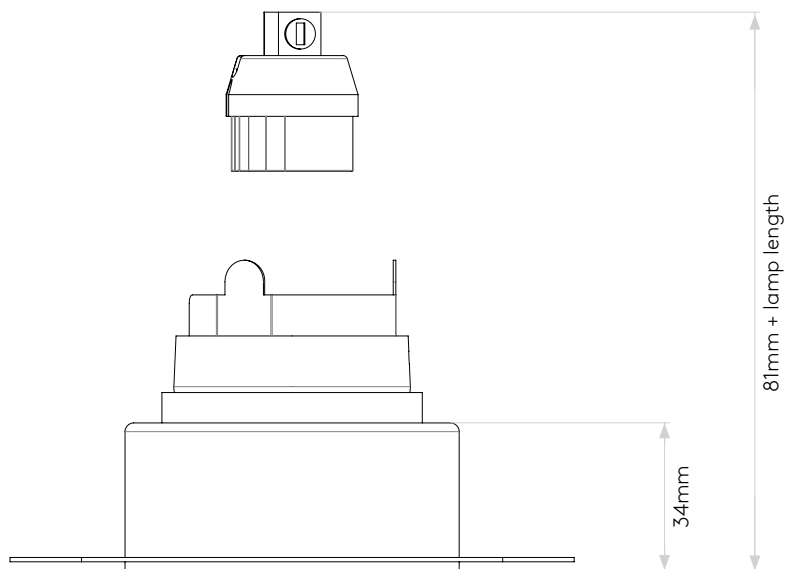

Please note that some dimensions may vary slightly due to manufacturing tolerances, this includes cable entry and fixing holes

Veuillez noter que certaines dimensions peuvent varier légèrement en raison des tolérances de fabrication, y compris l'entrée de câble et les trous de fixation.

Bitte beachten Sie, dass die Maße Fertigungstoleranzen unterliegen und daher in geringem Umfang von der angegebenen Größe abweichen können. Dies gilt auch für Kabeingänge und Befestigungslöcher.

Si prega notare che possono esserci piccole variazioni in alcune dimensioni dovute alle tolleranze di produzione, queste includono l'ingresso del cavo e i fori di fissaggio.