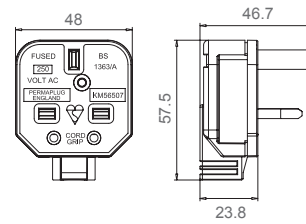

PRODUCT IMAGES

HDPT13B

HDPT13W

HDPT13O

LINE DRAWING

PRODUCT INFORMATION

Part Number	HDPT13x
Colour options (x)	Black (B), Orange (O), White (W)
Product Dimensions	Height 57.5mm x Width 48mm x Depth 46.7mm

TECHNICAL SPECIFICATIONS

Standard(s)	This product is certified to applicable British safety standards	
	BS 1363/A	
Maximum Load (Wattage)	13A: 3120 Watts, 240 Volts	
IF IN DOUBT CONSULT A QUALIFIED ELECTRICIAN		

SAFETY WARNING