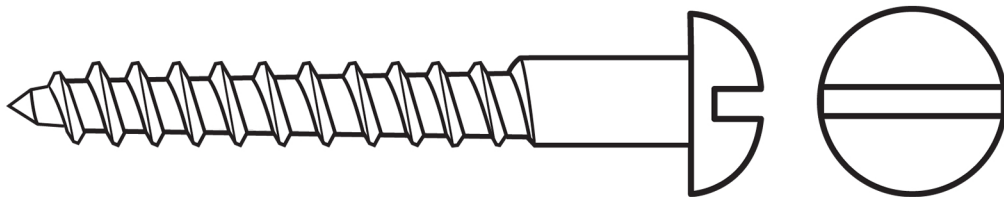

BR06075 - SLOT ROUND WOODSCREW

Description:

Brass slot woodscrew with a self coloured finish.

Finish:

Self-Coloured

Material:

Brass

Additional Notes:

This woodscrew comes in a range of sizes; From 6 x 3/4" to 8 x 2".

Standard:

DIN 96; BS1210

OTHER RELATED IMAGES

All sizes 'mm' unless stated otherwise

Code	Size
BR06075	6 x ¾"
BR06100	6 x 1"
BR06125	6 x 1 ¼"
BR06150	6 x 1 ½"
BR08075	8 x ¾"
BR08100	8 x 1"
BR08125	8 x 1 ¼"
BR08150	8 x 1 ½"
BR08200	8 x 2"