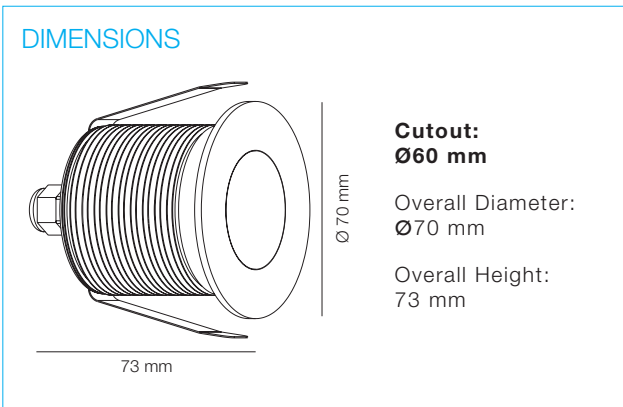

TECHNICAL DATASHEET

AGL060SS/**

Marine 7W Stainless Steel 316L LED IP67
Baffled Honeycomb Ground Light

PRODUCT FEATURES

- 316L Marine Grade Stainless Steel
- Honeycomb Anti-Glare Design
- Drive Over Rated (2T)
- Baffled Light Source
- Narrow Beam Angle

Product Code	AGL060SS/27	AGL060SS/30	AGL060SS/40
Bezel Material	Stainless Steel 316L	Stainless Steel 316L	Stainless Steel 316L
Rated Power	7W	7W	7W
Operating Current	350mA	350mA	350mA
CCT	2700K	3000K	4000K
CRI	<92	<92	<92
Beam Angle	15°	15°	15°
Peak Intensity	763 cd	805 cd	868 cd
Lifetime to LM70	50,000 hrs	50,000 hrs	50,000 hrs
Lumens	≤240lm	≤265lm	≤280lm
Switching Cycles	<100,000	<100,000	<100,000
Ambient Operating Temperature	-20°C to +50°C	-20°C to +50°C	-20°C to +50°C
SDCM	<6	<6	<6
Starting Time	Instant Full Light	Instant Full Light	Instant Full Light
Ingress Protection	IP67	IP67	IP67
Class	III	III	III