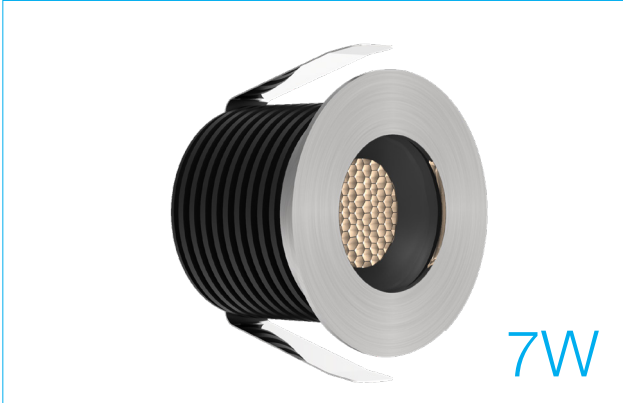

TECHNICAL DATASHEET

AGL060SS/**

Marine 7W Stainless Steel 316L LED IP67
Baffled Honeycomb Ground Light

PRODUCT FEATURES

- 316L Marine Grade Stainless Steel
- Honeycomb Anti-Glare Design
- Drive Over Rated (2T)
- Baffled Light Source
- Narrow Beam Angle

Product Code	AGL060SS/27	AGL060SS/30	AGL060SS/40
Bezel Material	Stainless Steel 316L	Stainless Steel 316L	Stainless Steel 316L
Rated Power	7W	7W	7W
Operating Current	350mA	350mA	350mA
CCT	2700K	3000K	4000K
CRI	<92	<92	<92
Beam Angle	15°	15°	15°
Peak Intensity	763 cd	805 cd	868 cd
Lifetime to LM70	50,000 hrs	50,000 hrs	50,000 hrs
Lumens	≤240lm	≤265lm	≤280lm
Switching Cycles	<100,000	<100,000	<100,000
Ambient Operating Temperature	-20°C to +50°C	-20°C to +50°C	-20°C to +50°C
SDCM	<6	<6	<6
Starting Time	Instant Full Light	Instant Full Light	Instant Full Light
Ingress Protection	IP67	IP67	IP67
Class	III	III	III

ALL LED AGL060SS/**

This luminaire contains built-in LED lamps.

A++
A+
A
B
C
D
E

} LED

The lamps cannot be changed in the luminaire.

874/2012