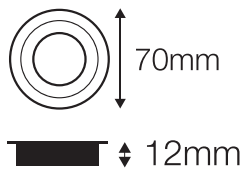

#### DIMENSIONS

Overall: Ø70mm  
Depth: 12mm