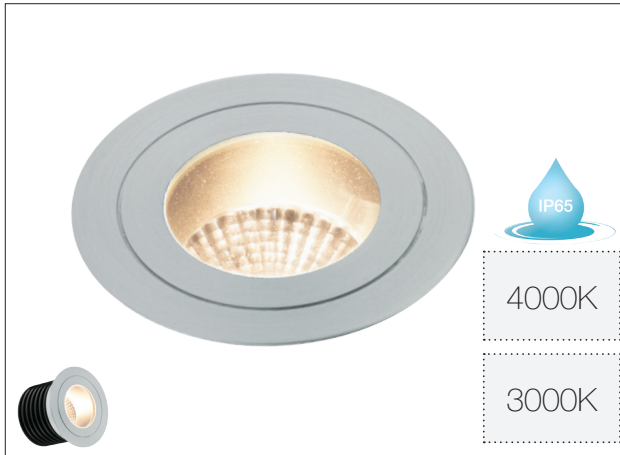

## TECHNICAL DATASHEET

AGL060AL  
7W LED Marker Light

### PRODUCT FEATURES

- Aluminium Finish
- COB LED
- Diamond Cut Lens
- Black Baffle
- Glare Reducing Design
- Super Slim Bezel
- Suitable for Use in Bathrooms

PRODUCT CODE	AGL060AL/30	AGL060AL/40
Consumption	7W	7W
Lumens	≤410 lm	≤440 lm
Colour Temperature	3000K	4000K
Beam Angle	50°	50°
CRI	>80	>80
IP	IP65	IP65
Lifetime (Hours to Im70)	50,000 h	50,000 h
Temperature	-20~+50°C	-20~+50°C
Operating Current	350mA	350mA