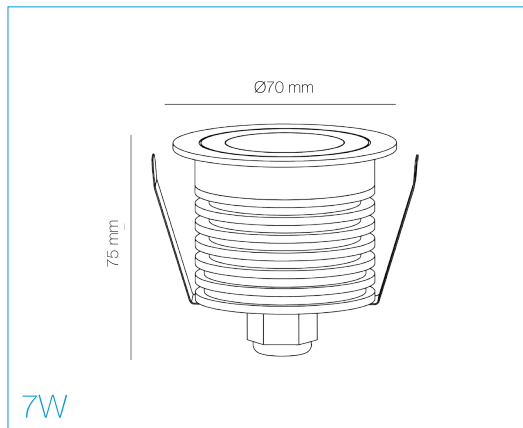

## TECHNICAL DATASHEET

AGL060AL  
7W LED Marker Light

### PRODUCT FEATURES

- Aluminium Finish
- COB LED
- Diamond Cut Lens
- Black Baffle
- Glare Reducing Design
- Super Slim Bezel
- Suitable for Use in Bathrooms

PRODUCT CODE	AGL060AL/30	AGL060AL/40
Consumption	7W	7W
Lumens	≤410 lm	≤440 lm
Colour Temperature	3000K	4000K
Beam Angle	50°	50°
CRI	>80	>80
IP	IP65	IP65
Lifetime (Hours to Im70)	50,000 h	50,000 h
Temperature	-20~+50°C	-20~+50°C
Operating Current	350mA	350mA