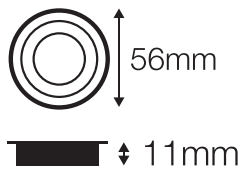

TECHNICAL DATASHEET

AGL045BZ/WH*

Textured White Bezel for AGL045**

DIMENSIONS

Overall: Ø56mm
Depth: 11mm

PRODUCT FEATURES

- Available in a Range of Finishes*
- Threaded Design
- Easy-Fit Screw on/off Accessory

Code	Power	Lumens	Colour
AGL045AL/30	3W	≤165 lm	3000K
AGL045AL/40	3W	≤190 lm	4000K

PRODUCT CODE	AGL045BZ/WH*
Bezel Finish	Textured White
For use with	AGL045 Range*
Material	Aluminium

* Indoor & Bathroom use only