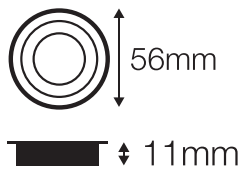

#### DIMENSIONS

Overall:  $\varnothing$ 56mm  
Depth: 11mm