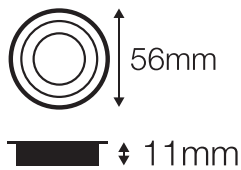

TECHNICAL DATASHEET

AGL045BZ/AB*

Antique Brass Bezel for AGL045**

PRODUCT FEATURES

- Available in a Range of Finishes*
- Threaded Design
- Easy-Fit Screw on/off Accessory

DRIVER COMPATIBILITY**

Code	Output	Dim
ADRCC350/1-10	1-3 x 3W LED	No
ADRCC350TD/1-4	1 x 3W LED	Yes
ADRCC350NANOTD/2-4	1 x 3W LED	Yes
ADRCC350TD/4-9	1-3 x 3W LED	Yes
ADRCC350TD/9-18	3-6 x 3W LED	Yes

DIMENSIONS

Overall: Ø56mm
Depth: 11mm

COMPATIBILITY TABLE

Code	Power	Lumens	Colour
AGL045AL/30	3W	≤165 lm	3000K
AGL045AL/40	3W	≤190 lm	4000K

PRODUCT CODE	AGL045BZ/AB*
Bezel Finish	Antique Brass
For use with	AGL045 Range*
Material	Aluminium