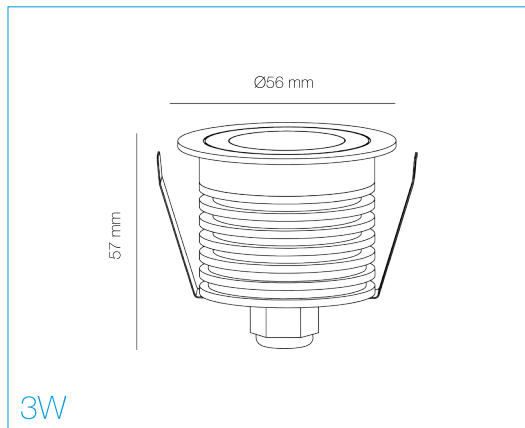

TECHNICAL DATASHEET

AGL045AL
3W LED Marker Light

PRODUCT FEATURES

- Aluminium Finish
- COB LED
- Diamond Cut Lens
- Black Baffle
- Glare Reducing Design
- Super Slim Bezel
- Suitable for Use in Bathrooms

PRODUCT CODE	AGL045AL/30	AGL045AL/40
Consumption	3W	3W
Lumens	≤165 lm	≤190 lm
Colour Temperature	3000K	4000K
Beam Angle	50°	50°
CRI	>80	>80
IP	IP65	IP65
Lifetime (Hours to Im70)	50,000 h	50,000 h
Temperature	-20~+50°C	-20~+50°C
Operating Current	350mA	350mA