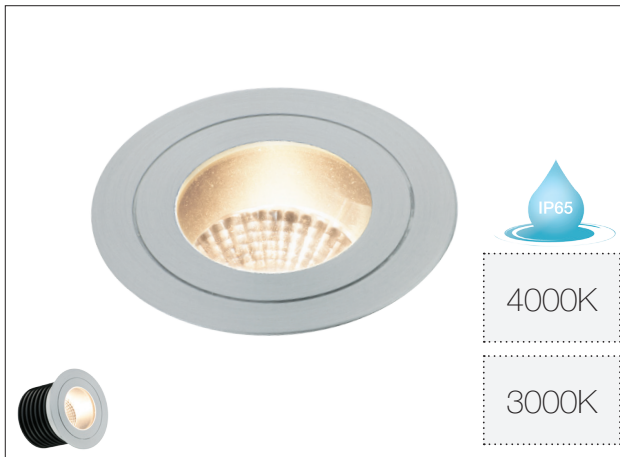

TECHNICAL DATASHEET

AGL045AL
3W LED Marker Light

PRODUCT FEATURES

- Aluminium Finish
- COB LED
- Diamond Cut Lens
- Black Baffle
- Glare Reducing Design
- Super Slim Bezel
- Suitable for Use in Bathrooms

PRODUCT CODE	AGL045AL/30	AGL045AL/40
Consumption	3W	3W
Lumens	≤165 lm	≤190 lm
Colour Temperature	3000K	4000K
Beam Angle	50°	50°
CRI	>80	>80
IP	IP65	IP65
Lifetime (Hours to Im70)	50,000 h	50,000 h
Temperature	-20~+50°C	-20~+50°C
Operating Current	350mA	350mA