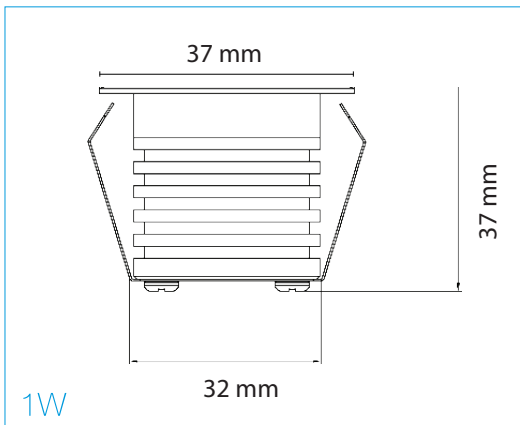

### PRODUCT FEATURES

- Aluminium Finish
- Black Baffle
- Glare Reducing Design
- Super Slim Bezel
- Suitable for Use in Bathrooms

PRODUCT CODE	AGL032AL/30	AGL032AL/40
Power	1W	1W
Lumens	≤80 lm	≤90 lm
Colour Temperature	3000K	4000K
Beam Angle	50°	50°
CRI	>80	>80
IP	IP65	IP65
Lifetime (Hours to Im70)	50,000 h	50,000 h
Temperature	-20~+50°C	-20~+50°C
Operating Current	350mA	350mA