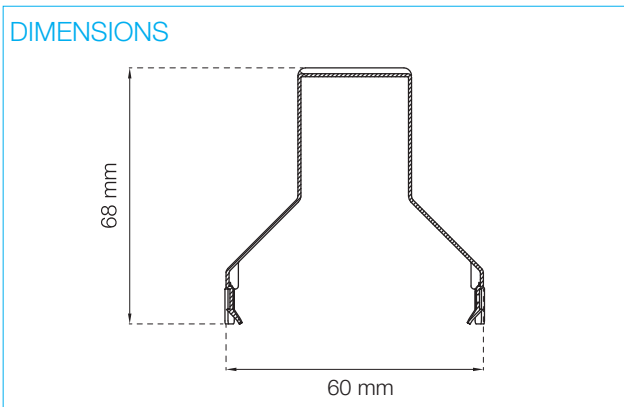

*Sold Separately

DIMENSIONS

PRODUCT CODE	AFDP75/IC
Guarantee	Lifetime
Material and Finish	Carbon Black Powder Coated Steel