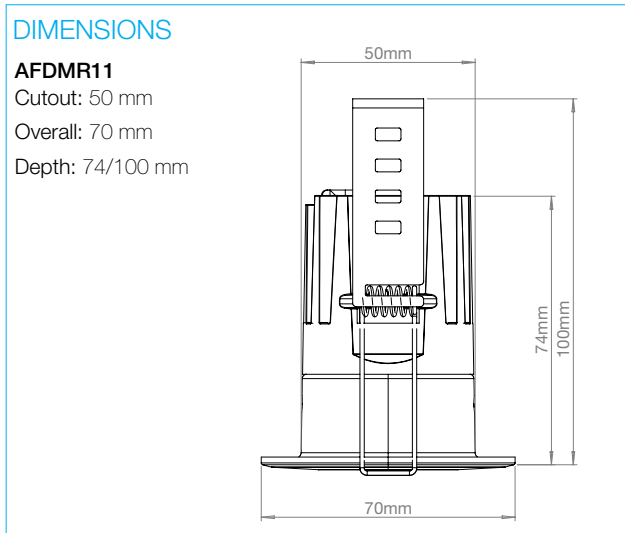

### AFDMR11

9W Mini LED Fire Rated IP65 Baffled Downlight

Product Code	AFDMR11/30	AFDMR11/40
Useful Luminous Flux (LM)	580lm	620lm
CCT (Kelvin)	3000K	4000K
Beam Angle (°)	35°	35°
SDCM	≤4	≤4
CRI	90	90
Peak Intensity (cd)	1470	1750
Operating Voltage (VAC)	220-240 VAC	220-240 VAC
Max Output Power (W)	9W	9W
Operating Current (A max)	260mA	260mA
Class	II	II
Body Material	Cast Aluminum	Cast Aluminum
Cut out	50mm	50mm
Frame Colour	White + Black	White + Black
Switching Cycles	≤100,000	≤100,000
Ingress Protection	IP65	IP65
Ambient Operating Temperature (°)	-20~+45°C	-20~+45°C
Input Frequency (Hz)	50/60Hz	50/60Hz
Guarantee	5 years	5 years
Dimmable	Yes	Yes
Cable Length	300mm	300mm
Life Time (L70 B50)	> 50,000hrs	> 50,000hrs
R9 Colour Rendering Index Value	66	66
Lumen Maintenance Factor	96%	96%